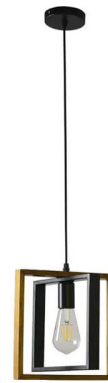

Artikelnummer: 6 Heads Chandelier-Gold

MODERN CHANDELIER LIGHTING – 6-LIGHT BLACK METAL GEOMETRIC PENDANT LIGHT WITH ADJUSTABLE CHAIN

Artikelnummer: 6 Heads Chandelier-Black

BLACK METAL CHANDELIER – ADJUSTABLE CHAIN SINGLE HEAD GEOMETRIC PENDANT LIGHT

Artikelnummer: Single Head-Metal Chandelier-1

MODERN CHANDELIER LIGHTING FOR LIVING ROOM

Artikelnummer: Single Head-Wood Frame-03

**WOOD CHANDELIER – RUSTIC MODERN PENDANT
LIGHT WITH CHAIN HANGING DESIGN**

Artikelnummer: Single Head-Wood
Frame-02

**CHANDELIER LIVING ROOM – MODERN GEOMETRIC
PENDANT LIGHT WITH WOOD FRAME**

Artikelnummer: Single Head-Wood
Frame-01

**ENTRYWAY CHANDELIER – MODERN GEOMETRIC
BLACK PENDANT LIGHT FOR HALLWAY & STAIRCASE**