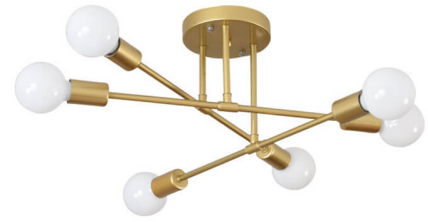

Artikelnummer: 4 Heads Chandelier-
Metal Frame

**FLUSH MOUNT CHANDELIER, 4-LIGHT GLOBE LIGHT
CHANDELIER WITH WOOD FRAME, MODERN LINEAR
PENDANT LIGHT FOR DINING ROOM**

Artikelnummer: 4 Heads Chandelier-
Wood Frame

**LIGHT BULB CHANDELIER 6-LIGHT BLACK FLUSH
MOUNT CEILING LIGHT WITH GOLD E27 SOCKETS AND
G95 LED BULBS**

Artikelnummer: 6-light chandelier-BK-GL

**BLACK CHANDELIER 6-LIGHT CEILING LIGHT
MINIMALIST METAL FIXTURE FOR DINING ROOM
LIVING ROOM**

Artikelnummer: 6-light chandelier-BK-
Milk Bulb

**LED LIGHTING CHANDELIER MODERN 6-LIGHT BLACK
CEILING FIXTURE WITH E27 BULBS FOR LIVING ROOM
DINING ROOM**

Artikelnummer: LED Chandelier- 6
Heads Edison Bulb