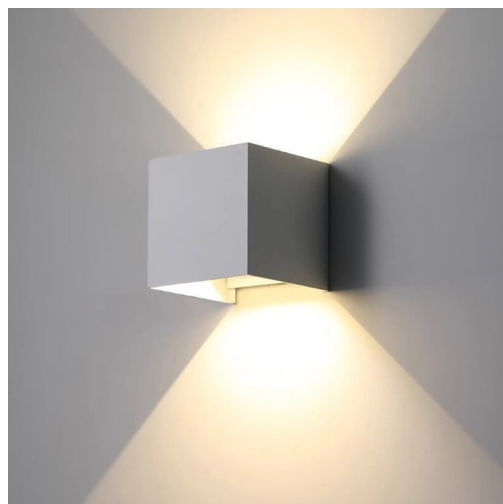

**METAL WHITE CEILING PLATE E27 SOCKET BASE WALL
WALL LIGHT**

SKU: Metal Wall Light-White

**BLACK MATT CEILING PLATE LED EDISON BULB BLACK
WALL SCONCE**

SKU: Metal Wall Light-Black

E27 BASE GOLD METAL VINTAGE WALL SCONCE

SKU: Metal Wall Light-Gold

**E27 BRONZE METAL BASE EDISON BULB
CONTEMPORARY WALL LIGHTS**

SKU: Art Metal Wall Light-1

IRON MATERIAL WHITE PAINTED SHADE, HARD WIRED SWING ARM WALL LIGHT SCONCED FOR BATHROOM,HALLWAY

SKU: Metal Shade Wall Light-Umbrella-White

METAL BLACK PAINTED SHADE INDOOR DECO BATHROOM WALL LIGHTS

SKU: Metal Shade Wall Light-Umbrella

WHITE METAL SHADE WALL LIGHT OUTDOOR LAMP WITH LED AN EDISON BULB

SKU: Metal Shade Wall Light-White

MODERN RETRO STYLE BLACK METAL SHADE LED OUTDOOR WALL LIGHTING

SKU: Metal Shade Wall Light-Black

**MODERN LED EDISON BULB METEL ART DECO WALL
LIGHT SCONCES**

SKU: Art Metal Wall Light