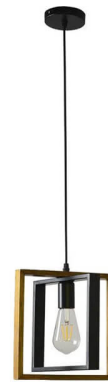

**CHANDELIER LIVING ROOM – MODERN GEOMETRIC
PENDANT LIGHT WITH WOOD FRAME**

SKU: Single Head-Wood Frame-01