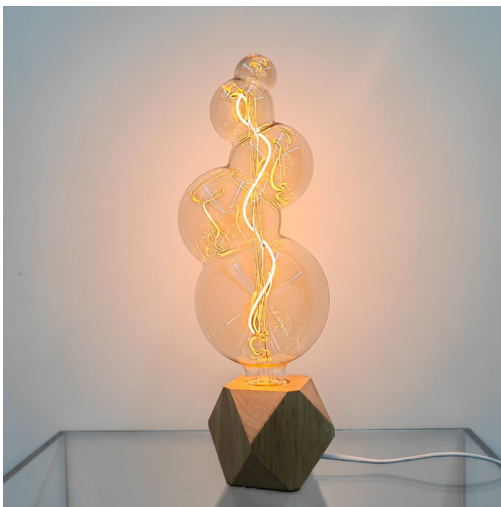

**SKU:** G125- Geometric 4W

**EDISON STYLE 2W DUSK TO DAWN FLICKERING G125  
LED LIGHT BULB**

**SKU:** G125-S-Pink-1

**4W AMBER BIG BULB LIGHTS 2200K SUNSET LARGE  
DRUM PENDANT LAMP**

**SKU:** Large Amber Lamp