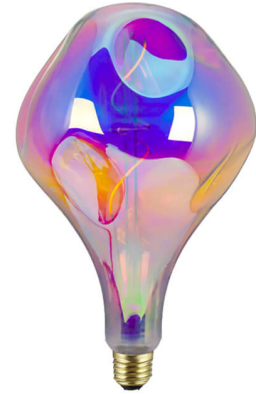

**G95 VINTAGE 40W DIMMABLE 2200K DIAMOND  
FACETED LIGHT BULB**

**SKU:** G95-Diamond

**G125 SIZE DIMMABLE 4W 2700K DIAMOND SHAPED  
LIGHT BULB**

**SKU:** G125-Diamond Flat

**4W DIMMABLE WARM WHITE GREY G125 GLOBE  
LIGHT BULB 2200K**

**SKU:** G125-S-Smoky

**120V 60HZ 4W WARM WHITE E26 MEDIUM BASE  
LIGHT BULB**

**SKU:** Pagoda Light-Amber

**220V LARGE SIZE 4W DIMMABLE SOFT WHITE LIGHT  
BULBS**

**SKU:** Pagoda Light

**A165 IRREGULAR LARGE SIZE LED DIMMABLE LIGHT  
BULBS 4W**

**SKU:** A165 Irregular RGB

**LED LIGHT BULB A165 IRREGULAR SPIRAL FILAMENT 4  
WATT EXTRA LARGE LAMPS**

**SKU:** A165 Irregular Clear

**2200K 4W DIMMABLE SMOKY GLASS A165  
IRREGULAR OVERSIZED LIGHT BULB**