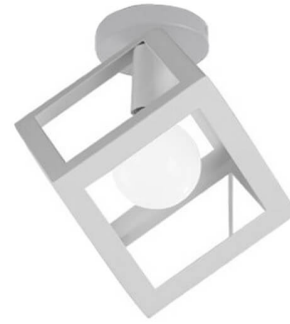

# CEILING LIGHT

Ceiling light, ceiling lamp

**LED CEILING LIGHT IRON BIRDCAGE FOR INTERIORS**

**SKU:** Ceiling Light-Metal Gold-3-1

**CONTEMPORARY CEILING LIGHTS – CREATIVE  
GEOMETRIC CAGE LIGHT**

**SKU:** Ceiling Light-Metal Gold-3

**TRIANGLE CEILING LIGHTING FIXTURES GOLD**

**SKU:** Ceiling Light-Metal Gold-2

**GLOW CEILING LAMPS FOR LIVING ROOM**

**SKU:** Ceiling Light-Metal Gold-1

**BEDROOM CEILING LIGHTING METAL GOLD CUBE**

**SKU:** Ceiling Light-Metal Cube-GL

**LIGHT CEILING FOR KITCHEN- METAL CUBE CEILING LIGHT**

**SKU:** Ceiling Light-Metal Cube-WH

**MODERN INDUSTRIAL BLACK METAL CAGE LIGHT  
FIXTURE KITCHEN CEILING LIGHTING**

**SKU:** Ceiling Light-Metal Cage-03