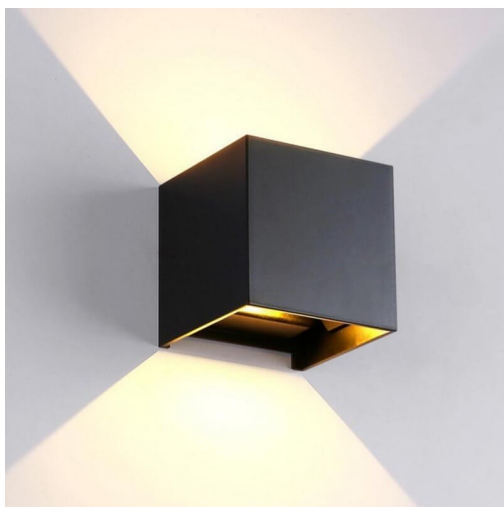

**SKU:** Metal Shade Wall Light-Black

**MODERN LED EDISON BULB METEL ART DECO WALL  
LIGHT SCONCES**

**SKU:** Art Metal Wall Light

**IP65 WATERPROOF WARM WHITE ALUMINUM  
SCONCE OUTDOOR WALL LIGHT**

**SKU:** Up-down Wall Light-White