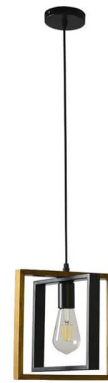

**CHANDELIER LIVING ROOM – MODERN GEOMETRIC
PENDANT LIGHT WITH WOOD FRAME**
SKU: Single Head-Wood Frame-01