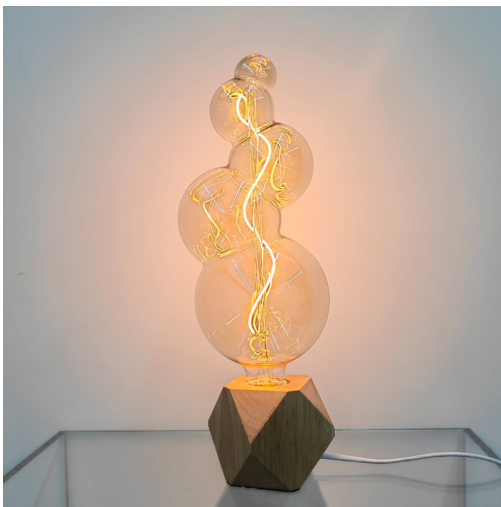

**EXTRA LARGE IRREGULAR SHPAE GOLD TABLE LAMP
4W DIMMABLE GIANT COLOCASIA BULB**

SKU: Large Grape Bulb