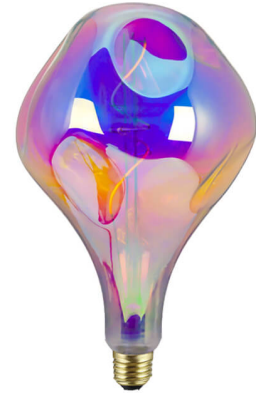

VINTAGE EDISON LED LIGHT BULBS E26/E27 MEDIUM
BASE ENERGY STAR LIGHT BULBS
SKU: G150-Soft Filament-Amber

E26 BAYONET LIGHT BULB SOCKET OVERSIZED GLOBE
40 WATT LIGHT BULBS G150
SKU: G150-Soft Filament-Smoky

EDISON STYLE G150 OVERSIZED LED FILAMENT LIGHT
BULBS 120V AC 7 WATT
SKU: G150-Straight Filament

**G95 VINTAGE 40W DIMMABLE 2200K DIAMOND
FACETED LIGHT BULB**

SKU: G95-Diamond

**G125 SIZE DIMMABLE 4W 2700K DIAMOND SHAPED
LIGHT BULB**

SKU: G125-Diamond Flat

**4W DIMMABLE WARM WHITE GREY G125 GLOBE
LIGHT BULB 2200K**

SKU: G125-S-Smoky

**120V 60HZ 4W WARM WHITE E26 MEDIUM BASE
LIGHT BULB**

SKU: Pagoda Light-Amber

**220V LARGE SIZE 4W DIMMABLE SOFT WHITE LIGHT
BULBS**

SKU: Pagoda Light

**A165 IRREGULAR LARGE SIZE LED DIMMABLE LIGHT
BULBS 4W**

SKU: A165 Irregular RGB

**LED LIGHT BULB A165 IRREGULAR SPIRAL FILAMENT 4
WATT EXTRA LARGE LAMPS**

SKU: A165 Irregular Clear

**2200K 4W DIMMABLE SMOKY GLASS A165
IRREGULAR OVERSIZED LIGHT BULB**