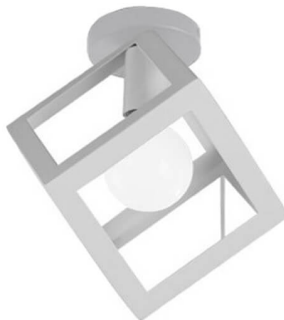

# CEILING LIGHT

Ceiling light, ceiling lamp

**CEILING LIGHTS MODERN – WOOD & BLACK METAL**

**FLUSH MOUNT CEILING LIGHT**

**SKU:** Ceiling Light-Metal +Wood

**LED CEILING LIGHT IRON BIRDCAGE FOR INTERIORS**

**SKU:** Ceiling Light-Metal Gold-3-1

**CONTEMPORARY CEILING LIGHTS – CREATIVE**

**GEOMETRIC CAGE LIGHT**

**SKU:** Ceiling Light-Metal Gold-3

**TRIANGLE CEILING LIGHTING FIXTURES GOLD**

**SKU:** Ceiling Light-Metal Gold-2

**GLOD CEILING LAMPS FOR LIVING ROOM**

**SKU:** Ceiling Light-Metal Gold-1

**BEDROOM CEILING LIGHTING METAL GOLD CUBE**

**SKU:** Ceiling Light-Metal Cube-GL

**LIGHT CEILING FOR KITCHEN- METAL CUBE CEILING LIGHT**

**SKU:** Ceiling Light-Metal Cube-WH

**MODERN INDUSTRIAL BLACK METAL CAGE LIGHT  
FIXTURE KITCHEN CEILING LIGHTING**

**SKU:** Ceiling Light-Metal Cage-03

**INDUSTRIAL FLUSH CEILING LIGHTS BLACK METAL  
CAGE FIXTURE FOR BEDROOM**  
**SKU:** Ceiling Light-Metal Cage-01