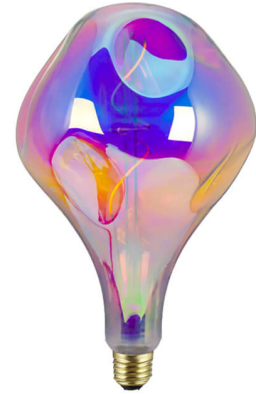

**EDISON STYLE G150 OVERSIZED LED FILAMENT LIGHT
BULBS 120V AC 7 WATT
SKU: G150-Straight Filament**

G95 VINTAGE 40W DIMMABLE 2200K DIAMOND FACETED LIGHT BULB

SKU: G95-Diamond

G125 SIZE DIMMABLE 4W 2700K DIAMOND SHAPED LIGHT BULB

SKU: G125-Diamond Flat

4W DIMMABLE WARM WHITE GREY G125 GLOBE LIGHT BULB 2200K

SKU: G125-S-Smoky

120V 60HZ 4W WARM WHITE E26 MEDIUM BASE LIGHT BULB

SKU: Pagoda Light-Amber

**220V LARGE SIZE 4W DIMMABLE SOFT WHITE LIGHT
BULBS**

SKU: Pagoda Light

**A165 IRREGULAR LARGE SIZE LED DIMMABLE LIGHT
BULBS 4W**

SKU: A165 Irregular RGB

**LED LIGHT BULB A165 IRREGULAR SPIRAL FILAMENT 4
WATT EXTRA LARGE LAMPS**

SKU: A165 Irregular Clear

**2200K 4W DIMMABLE SMOKY GLASS A165
IRREGULAR OVERSIZED LIGHT BULB**