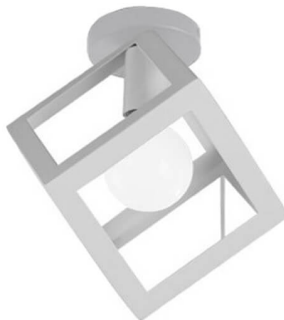

SKU: Ceiling Light-Metal +Wood

LED CEILING LIGHT IRON BIRDCAGE FOR INTERIORS

SKU: Ceiling Light-Metal Gold-3-1

CONTEMPORARY CEILING LIGHTS – CREATIVE

GEOMETRIC CAGE LIGHT

SKU: Ceiling Light-Metal Gold-3

TRIANGLE CEILING LIGHTING FIXTURES GOLD

SKU: Ceiling Light-Metal Gold-2

GLOD CEILING LAMPS FOR LIVING ROOM

SKU: Ceiling Light-Metal Gold-1

BEDROOM CEILING LIGHTING METAL GOLD CUBE

SKU: Ceiling Light-Metal Cube-GL

LIGHT CEILING FOR KITCHEN- METAL CUBE CEILING LIGHT