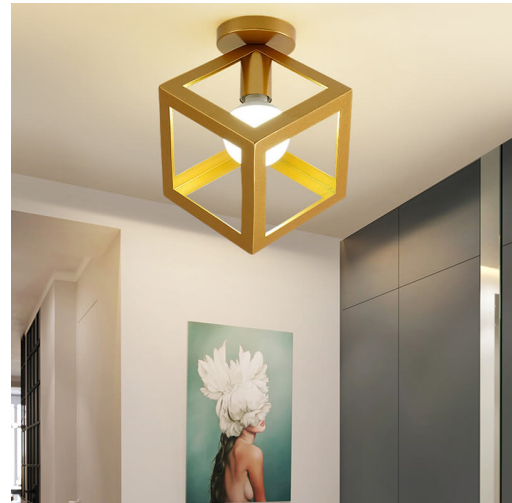

BEDROOM CEILING LIGHTING METAL GOLD CUBE

SKU: Ceiling Light-Metal Cube-GL