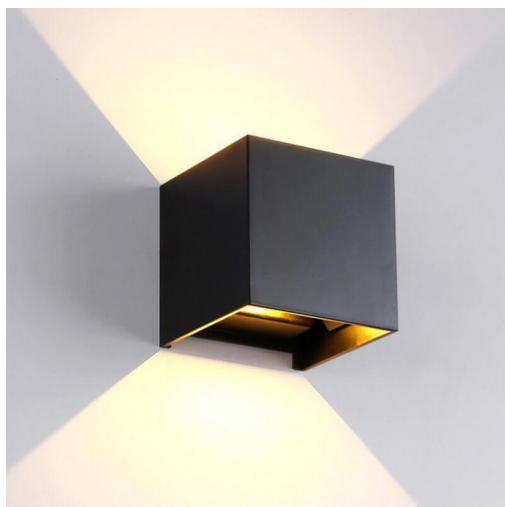

**WARM WHITE UP DOWN EXTERIOR ALUMINUM
OUTDOOR WALL LIGHTS 3000K**

SKU: Up-down Wall Light-Black