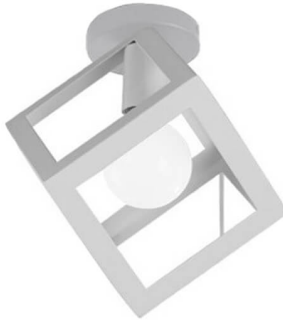

LED CEILING LIGHT IRON BIRDCAGE FOR INTERIORS

SKU: Ceiling Light-Metal Gold-3-1

CONTEMPORARY CEILING LIGHTS – CREATIVE

GEOMETRIC CAGE LIGHT

SKU: Ceiling Light-Metal Gold-3

TRIANGLE CEILING LIGHTING FIXTURES GOLD

SKU: Ceiling Light-Metal Gold-2

GLOD CEILING LAMPS FOR LIVING ROOM

SKU: Ceiling Light-Metal Gold-1

BEDROOM CEILING LIGHTING METAL GOLD CUBE

SKU: Ceiling Light-Metal Cube-GL

LIGHT CEILING FOR KITCHEN- METAL CUBE CEILING LIGHT