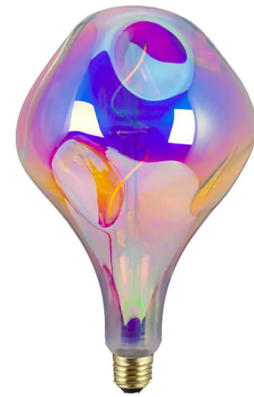

**EDISON STYLE G150 OVERSIZED LED FILAMENT LIGHT
BULBS 120V AC 7 WATT
SKU: G150-Straight Filament**

**G95 VINTAGE 40W DIMMABLE 2200K DIAMOND
FACETED LIGHT BULB**
SKU: G95-Diamond

**G125 SIZE DIMMABLE 4W 2700K DIAMOND SHAPED
LIGHT BULB**
SKU: G125-Diamond Flat

**4W DIMMABLE WARM WHITE GREY G125 GLOBE
LIGHT BULB 2200K**
SKU: G125-S-Smoky

**120V 60HZ 4W WARM WHITE E26 MEDIUM BASE
LIGHT BULB**
SKU: Pagoda Light-Amber

**220V LARGE SIZE 4W DIMMABLE SOFT WHITE LIGHT
BULBS**

SKU: Pagoda Light

**A165 IRREGULAR LARGE SIZE LED DIMMABLE LIGHT
BULBS 4W**

SKU: A165 Irregular RGB

**LED LIGHT BULB A165 IRREGULAR SPIRAL FILAMENT 4
WATT EXTRA LARGE LAMPS**

SKU: A165 Irregular Clear

**2200K 4W DIMMABLE SMOKY GLASS A165
IRREGULAR OVERSIZED LIGHT BULB**