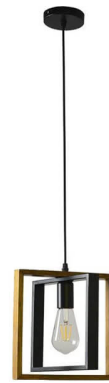

**CHANDELIER LIVING ROOM – MODERN GEOMETRIC
PENDANT LIGHT WITH WOOD FRAME**
SKU: Single Head-Wood Frame-01