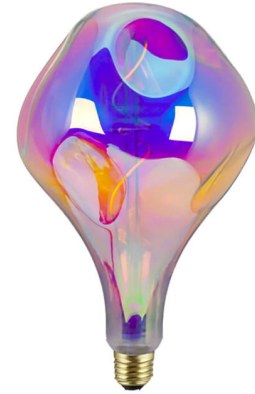

**EDISON STYLE G150 OVERSIZED LED FILAMENT LIGHT
BULBS 120V AC 7 WATT
SKU: G150-Straight Filament**

**G95 VINTAGE 40W DIMMABLE 2200K DIAMOND
FACETED LIGHT BULB**
SKU: G95-Diamond

**G125 SIZE DIMMABLE 4W 2700K DIAMOND SHAPED
LIGHT BULB**
SKU: G125-Diamond Flat

**4W DIMMABLE WARM WHITE GREY G125 GLOBE
LIGHT BULB 2200K**
SKU: G125-S-Smoky

**120V 60HZ 4W WARM WHITE E26 MEDIUM BASE
LIGHT BULB**
SKU: Pagoda Light-Amber

**220V LARGE SIZE 4W DIMMABLE SOFT WHITE LIGHT
BULBS**

SKU: Pagoda Light

**A165 IRREGULAR LARGE SIZE LED DIMMABLE LIGHT
BULBS 4W**

SKU: A165 Irregular RGB

**LED LIGHT BULB A165 IRREGULAR SPIRAL FILAMENT 4
WATT EXTRA LARGE LAMPS**

SKU: A165 Irregular Clear

**2200K 4W DIMMABLE SMOKY GLASS A165
IRREGULAR OVERSIZED LIGHT BULB**