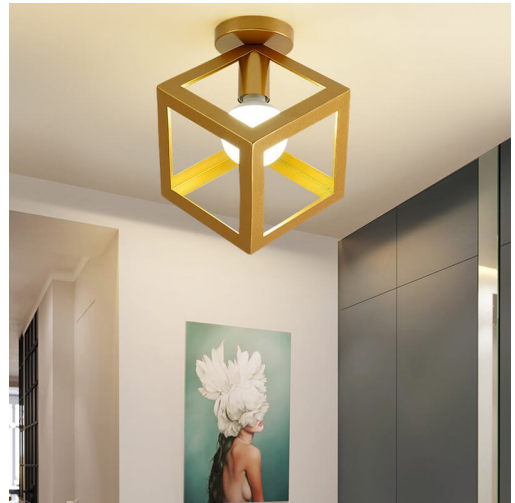

BEDROOM CEILING LIGHTING METAL GOLD CUBE

SKU: Ceiling Light-Metal Cube-GL