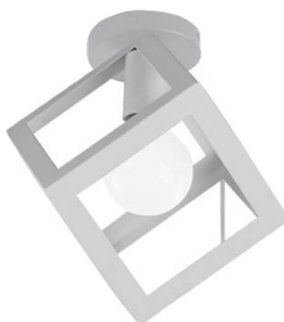

CEILING LIGHTS MODERN – WOOD & BLACK METAL

FLUSH MOUNT CEILING LIGHT

SKU: Ceiling Light-Metal +Wood

LED CEILING LIGHT IRON BIRDCAGE FOR INTERIORS

SKU: Ceiling Light-Metal Gold-3-1

CONTEMPORARY CEILING LIGHTS – CREATIVE

GEOMETRIC CAGE LIGHT

SKU: Ceiling Light-Metal Gold-3

TRIANGLE CEILING LIGHTING FIXTURES GOLD

SKU: Ceiling Light-Metal Gold-2

GLOD CEILING LAMPS FOR LIVING ROOM

SKU: Ceiling Light-Metal Gold-1

BEDROOM CEILING LIGHTING METAL GOLD CUBE

SKU: Ceiling Light-Metal Cube-GL

LIGHT CEILING FOR KITCHEN- METAL CUBE CEILING LIGHT

SKU: Ceiling Light-Metal Cube-WH

MODERN INDUSTRIAL BLACK METAL CAGE LIGHT FIXTURE KITCHEN CEILING LIGHTING

SKU: Ceiling Light-Metal Cage-03