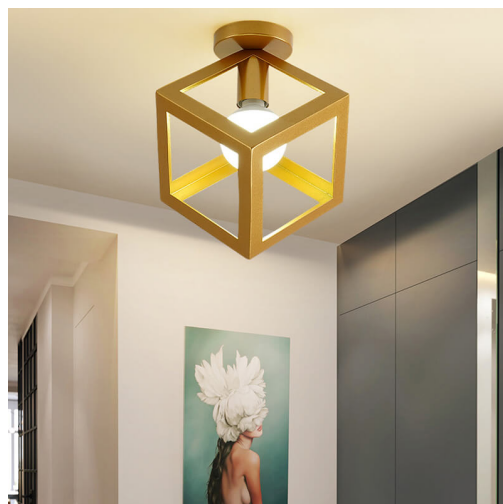

CEILING LIGHTS MODERN – WOOD & BLACK METAL

FLUSH MOUNT CEILING LIGHT

SKU: Ceiling Light-Metal +Wood

LED CEILING LIGHT IRON BIRDCAGE FOR INTERIORS

SKU: Ceiling Light-Metal Gold-3-1

CONTEMPORARY CEILING LIGHTS – CREATIVE

GEOMETRIC CAGE LIGHT

SKU: Ceiling Light-Metal Gold-3

TRIANGLE CEILING LIGHTING FIXTURES GOLD

SKU: Ceiling Light-Metal Gold-2

GLOD CEILING LAMPS FOR LIVING ROOM

SKU: Ceiling Light-Metal Gold-1

BEDROOM CEILING LIGHTING METAL GOLD CUBE