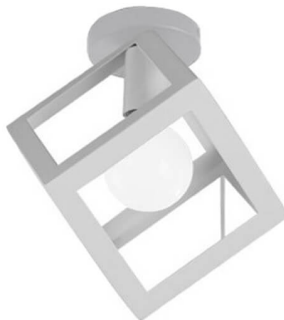

CEILING LIGHTS MODERN – WOOD & BLACK METAL

FLUSH MOUNT CEILING LIGHT

SKU: Ceiling Light-Metal +Wood

LED CEILING LIGHT IRON BIRDCAGE FOR INTERIORS

SKU: Ceiling Light-Metal Gold-3-1

CONTEMPORARY CEILING LIGHTS – CREATIVE

GEOMETRIC CAGE LIGHT

SKU: Ceiling Light-Metal Gold-3

TRIANGLE CEILING LIGHTING FIXTURES GOLD

SKU: Ceiling Light-Metal Gold-2

GLOD CEILING LAMPS FOR LIVING ROOM

SKU: Ceiling Light-Metal Gold-1

BEDROOM CEILING LIGHTING METAL GOLD CUBE

SKU: Ceiling Light-Metal Cube-GL

LIGHT CEILING FOR KITCHEN- METAL CUBE CEILING LIGHT

SKU: Ceiling Light-Metal Cube-WH

MODERN INDUSTRIAL BLACK METAL CAGE LIGHT FIXTURE KITCHEN CEILING LIGHTING

SKU: Ceiling Light-Metal Cage-03