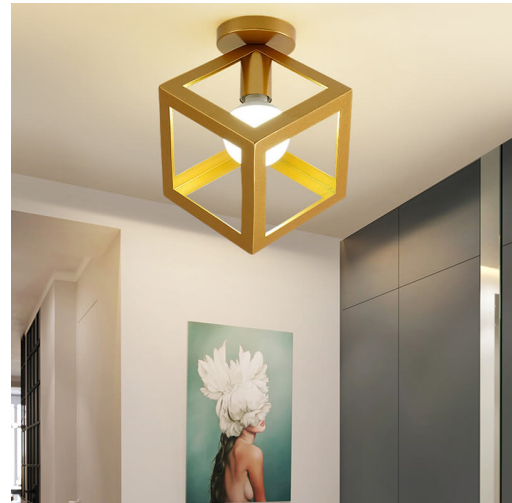

CEILING LIGHTS MODERN – WOOD & BLACK METAL

FLUSH MOUNT CEILING LIGHT

SKU: Ceiling Light-Metal +Wood

LED CEILING LIGHT IRON BIRDCAGE FOR INTERIORS

SKU: Ceiling Light-Metal Gold-3-1

CONTEMPORARY CEILING LIGHTS – CREATIVE

GEOMETRIC CAGE LIGHT

SKU: Ceiling Light-Metal Gold-3

TRIANGLE CEILING LIGHTING FIXTURES GOLD

SKU: Ceiling Light-Metal Gold-2

GLOD CEILING LAMPS FOR LIVING ROOM

SKU: Ceiling Light-Metal Gold-1

BEDROOM CEILING LIGHTING METAL GOLD CUBE