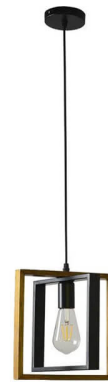

**MODERN BRASS CHANDELIER – 6-LIGHT GEOMETRIC
FRAME PENDANT LIGHT FOR DINING ROOM & LIVING
SPACE
SKU: 6 Heads Chandelier- Brass**

**CHANDELIER LIGHTS – 8-LIGHT MODERN BLACK GOLD
GEOMETRIC PENDANT LIGHTING FIXTURE
SKU: 8 Heads Chandelier-Black**

SKU: 6 Heads Chandelier-Gold

MODERN CHANDELIER LIGHTING – 6-LIGHT BLACK METAL GEOMETRIC PENDANT LIGHT WITH ADJUSTABLE CHAIN

SKU: 6 Heads Chandelier-Black

BLACK METAL CHANDELIER – ADJUSTABLE CHAIN SINGLE HEAD GEOMETRIC PENDANT LIGHT

SKU: Single Head-Metal Chandelier-1

MODERN CHANDELIER LIGHTING FOR LIVING ROOM

SKU: Single Head-Wood Frame-03

**WOOD CHANDELIER – RUSTIC MODERN PENDANT
LIGHT WITH CHAIN HANGING DESIGN**
SKU: Single Head-Wood Frame-02

**CHANDELIER LIVING ROOM – MODERN GEOMETRIC
PENDANT LIGHT WITH WOOD FRAME**
SKU: Single Head-Wood Frame-01

**ENTRYWAY CHANDELIER – MODERN GEOMETRIC
BLACK PENDANT LIGHT FOR HALLWAY & STAIRCASE**
SKU: Single Head-Metal Chandelier