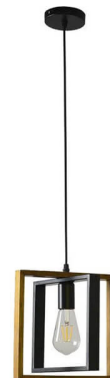

CHANDELIER LIVING ROOM – MODERN GEOMETRIC
PENDANT LIGHT WITH WOOD FRAME
SKU: Single Head-Wood Frame-01