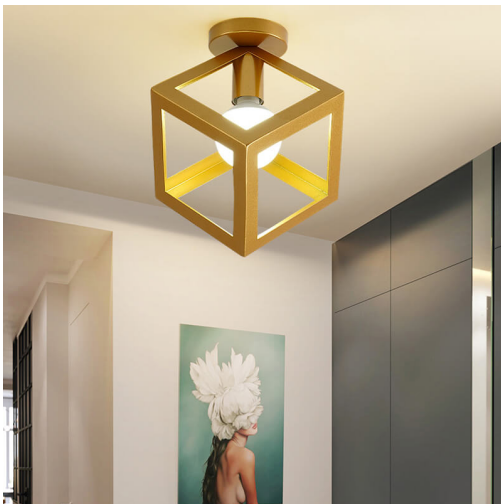

different shape with soft filament inside

TABLE OF CONTENTS

Ceiling Light	2
----------------------------	----------

CEILING LIGHT

Ceiling light, ceiling lamp

MATTE CEILING LIGHT– WATERPROOF BLACK CEILING LIGHT FOR RESIDENTIAL & COMMERCIAL PROJECTS

SKU: Matte Ceiling Light

CEILING LIGHTS MODERN – WOOD & BLACK METAL FLUSH MOUNT CEILING LIGHT

SKU: Ceiling Light-Metal +Wood

LED CEILING LIGHT IRON BIRDCAGE FOR INTERIORS

SKU: Ceiling Light-Metal Gold-3-1

CONTEMPORARY CEILING LIGHTS – CREATIVE GEOMETRIC CAGE LIGHT

SKU: Ceiling Light-Metal Gold-3

TRIANGLE CEILING LIGHTING FIXTURES GOLD

SKU: Ceiling Light-Metal Gold-2

GLOD CEILING LAMPS FOR LIVING ROOM

SKU: Ceiling Light-Metal Gold-1