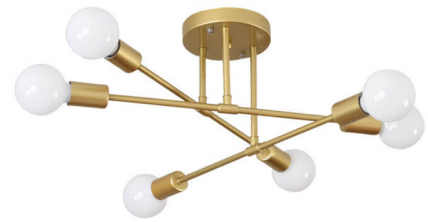

**MODERN FARMHOUSE CHANDELIER, 4-LIGHT LINEAR
KITCHEN ISLAND PENDANT LIGHT, WOOD AND BLACK
METAL DINING ROOM LIGHT FIXTURE**

SKU: 4 Heads Chandelier- Metal Frame

**FLUSH MOUNT CHANDELIER, 4-LIGHT GLOBE LIGHT
CHANDELIER WITH WOOD FRAME, MODERN LINEAR
PENDANT LIGHT FOR DINING ROOM**

SKU: 4 Heads Chandelier- Wood Frame

**LIGHT BULB CHANDELIER 6-LIGHT BLACK FLUSH
MOUNT CEILING LIGHT WITH GOLD E27 SOCKETS AND
G95 LED BULBS**

SKU: 6-light chandelier-BK-GL

**BLACK CHANDELIER 6-LIGHT CEILING LIGHT
MINIMALIST METAL FIXTURE FOR DINING ROOM
LIVING ROOM**

SKU: 6-light chandelier-BK-Milk Bulb

LED LIGHTING CHANDELIER MODERN 6-LIGHT BLACK CEILING FIXTURE WITH E27 BULBS FOR LIVING ROOM DINING ROOM

SKU: LED Chandelier- 6 Heads Edison Bulb

NORDIC 6 LIGHT CHANDELIER CEILING FIXTURE WITH METAL FRAME FOR MODERN INTERIORS