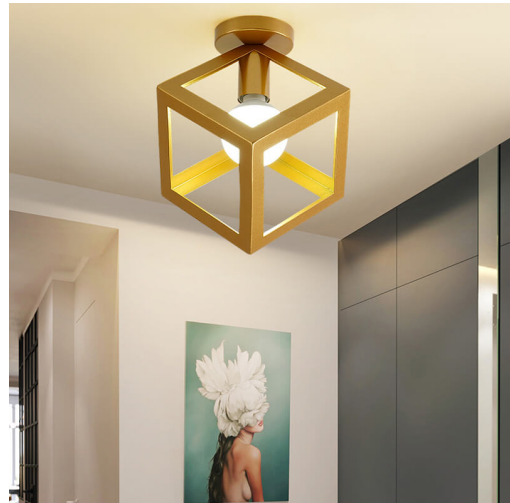

BEDROOM CEILING LIGHTING METAL GOLD CUBE

SKU: Ceiling Light-Metal Cube-GL