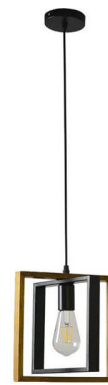

**CHANDELIER LIVING ROOM – MODERN GEOMETRIC
PENDANT LIGHT WITH WOOD FRAME**
SKU: Single Head-Wood Frame-01