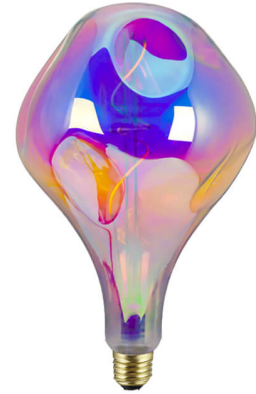

**EDISON STYLE G150 OVERSIZED LED FILAMENT LIGHT
BULBS 120V AC 7 WATT
SKU: G150-Straight Filament**

**G95 VINTAGE 40W DIMMABLE 2200K DIAMOND
FACETED LIGHT BULB**
SKU: G95-Diamond

**G125 SIZE DIMMABLE 4W 2700K DIAMOND SHAPED
LIGHT BULB**
SKU: G125-Diamond Flat

**4W DIMMABLE WARM WHITE GREY G125 GLOBE
LIGHT BULB 2200K**
SKU: G125-S-Smoky

**120V 60HZ 4W WARM WHITE E26 MEDIUM BASE
LIGHT BULB**
SKU: Pagoda Light-Amber

**220V LARGE SIZE 4W DIMMABLE SOFT WHITE LIGHT
BULBS**

SKU: Pagoda Light

**A165 IRREGULAR LARGE SIZE LED DIMMABLE LIGHT
BULBS 4W**

SKU: A165 Irregular RGB

**LED LIGHT BULB A165 IRREGULAR SPIRAL FILAMENT 4
WATT EXTRA LARGE LAMPS**

SKU: A165 Irregular Clear

**2200K 4W DIMMABLE SMOKY GLASS A165
IRREGULAR OVERSIZED LIGHT BULB**