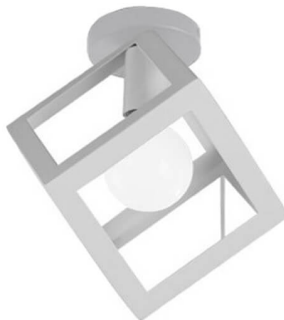

# CEILING LIGHT

Ceiling light, ceiling lamp

**CEILING LIGHTS MODERN – WOOD & BLACK METAL**

**FLUSH MOUNT CEILING LIGHT**

**SKU:** Ceiling Light-Metal +Wood

**LED CEILING LIGHT IRON BIRDCAGE FOR INTERIORS**

**SKU:** Ceiling Light-Metal Gold-3-1

**CONTEMPORARY CEILING LIGHTS – CREATIVE**

**GEOMETRIC CAGE LIGHT**

**SKU:** Ceiling Light-Metal Gold-3

**TRIANGLE CEILING LIGHTING FIXTURES GOLD**

**SKU:** Ceiling Light-Metal Gold-2

**GLOD CEILING LAMPS FOR LIVING ROOM**

**SKU:** Ceiling Light-Metal Gold-1

**BEDROOM CEILING LIGHTING METAL GOLD CUBE**

**SKU:** Ceiling Light-Metal Cube-GL

**LIGHT CEILING FOR KITCHEN- METAL CUBE CEILING LIGHT**

**SKU:** Ceiling Light-Metal Cube-WH

**MODERN INDUSTRIAL BLACK METAL CAGE LIGHT FIXTURE KITCHEN CEILING LIGHTING**

**SKU:** Ceiling Light-Metal Cage-03

**INDUSTRIAL FLUSH CEILING LIGHTS BLACK METAL  
CAGE FIXTURE FOR BEDROOM**  
**SKU:** Ceiling Light-Metal Cage-01