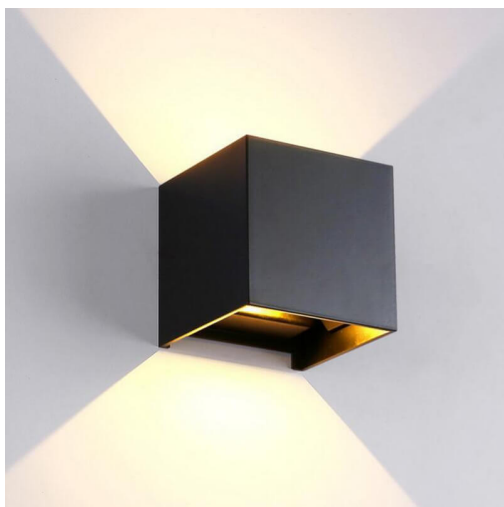

## WALL SCONCE

Our wall lamps include up-down wall light, solar wall lamp, RGB wall light, outdoor wall lamp, and indoor wall sconce.

**METAL WHITE CEILING PLATE E27 SOCKET BASE WALL  
WALL LIGHT**

**SKU:** Metal Wall Light-White

**BLACK MATT CEILING PLATE LED EDISON BULB BLACK  
WALL SCONCE**

**SKU:** Metal Wall Light-Black

**E27 BASE GOLD METAL VINTAGE WALL SCONCE**

**SKU:** Metal Wall Light-Gold

**E27 BRONZE METAL BASE EDISON BULB  
CONTEMPORARY WALL LIGHTS**

**SKU:** Metal Shade Wall Light-Umbrella

**WHITE METAL SHADE WALL LIGHT OUTDOOR LAMP WITH LED AN EDISON BULB**

**SKU:** Metal Shade Wall Light-White

**MODERN RETRO STYLE BLACK METAL SHADE LED OUTDOOR WALL LIGHTING**

**SKU:** Metal Shade Wall Light-Black

**MODERN LED EDISON BULB METEL ART DECO WALL  
LIGHT SCONCES**

**SKU:** Art Metal Wall Light

**IP65 WATERPROOF WARM WHITE ALUMINUM  
SCONCE OUTDOOR WALL LIGHT**

**SKU:** Up-down Wall Light-White