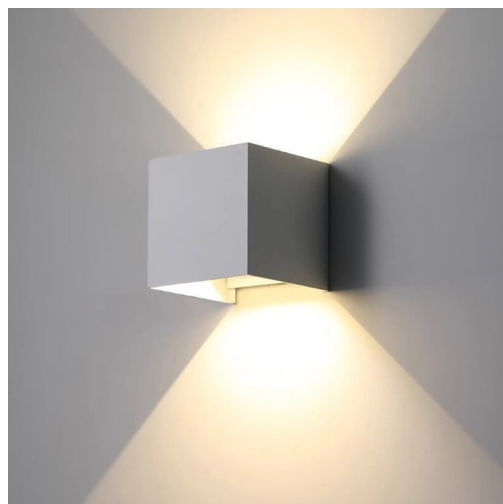

## WALL SCONCE

Our wall lamps include up-down wall light, solar wall lamp, RGB wall light, outdoor wall lamp, and indoor wall sconce.

**METAL WHITE CEILING PLATE E27 SOCKET BASE WALL  
WALL LIGHT**

**SKU:** Metal Wall Light-White

**SKU:** Art Metal Wall Light-1

**IRON MATERIAL WHITE PAINTED SHADE, HARD WIRED SWING ARM WALL LIGHT SCONCED FOR BATHROOM,HALLWAY**

**SKU:** Metal Shade Wall Light-Umbrella-White

**METAL BLACK PAINTED SHADE INDOOR DECO BATHROOM WALL LIGHTS**

**SKU:** Metal Shade Wall Light-Umbrella

**WHITE METAL SHADE WALL LIGHT OUTDOOR LAMP WITH LED AN EDISON BULB**

**SKU:** Metal Shade Wall Light-White

**MODERN RETRO STYLE BLACK METAL SHADE LED OUTDOOR WALL LIGHTING**

**SKU:** Metal Shade Wall Light-Black

**MODERN LED EDISON BULB METEL ART DECO WALL  
LIGHT SCONCES**

**SKU:** Art Metal Wall Light

**IP65 WATERPROOF WARM WHITE ALUMINUM  
SCONCE OUTDOOR WALL LIGHT**

**SKU:** Up-down Wall Light-White