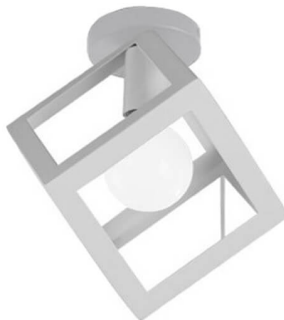

LED CEILING LIGHT IRON BIRDCAGE FOR INTERIORS

SKU: Ceiling Light-Metal Gold-3-1

CONTEMPORARY CEILING LIGHTS – CREATIVE

GEOMETRIC CAGE LIGHT

SKU: Ceiling Light-Metal Gold-3

TRIANGLE CEILING LIGHTING FIXTURES GOLD

SKU: Ceiling Light-Metal Gold-2

GLOD CEILING LAMPS FOR LIVING ROOM

SKU: Ceiling Light-Metal Gold-1

BEDROOM CEILING LIGHTING METAL GOLD CUBE

SKU: Ceiling Light-Metal Cube-GL

LIGHT CEILING FOR KITCHEN- METAL CUBE CEILING LIGHT