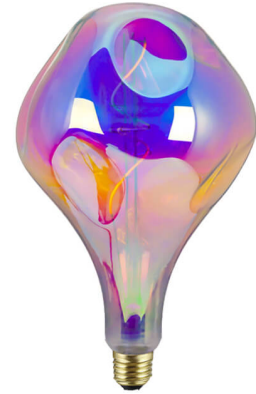

EDISON STYLE G150 OVERSIZED LED FILAMENT LIGHT
BULBS 120V AC 7 WATT
SKU: G150-Straight Filament

G95 VINTAGE 40W DIMMABLE 2200K DIAMOND FACETED LIGHT BULB
SKU: G95-Diamond

G125 SIZE DIMMABLE 4W 2700K DIAMOND SHAPED LIGHT BULB
SKU: G125-Diamond Flat

4W DIMMABLE WARM WHITE GREY G125 GLOBE LIGHT BULB 2200K
SKU: G125-S-Smoky

120V 60HZ 4W WARM WHITE E26 MEDIUM BASE LIGHT BULB
SKU: Pagoda Light-Amber

**220V LARGE SIZE 4W DIMMABLE SOFT WHITE LIGHT
BULBS**

SKU: Pagoda Light

**A165 IRREGULAR LARGE SIZE LED DIMMABLE LIGHT
BULBS 4W**

SKU: A165 Irregular RGB

**LED LIGHT BULB A165 IRREGULAR SPIRAL FILAMENT 4
WATT EXTRA LARGE LAMPS**

SKU: A165 Irregular Clear

**2200K 4W DIMMABLE SMOKY GLASS A165
IRREGULAR OVERSIZED LIGHT BULB**