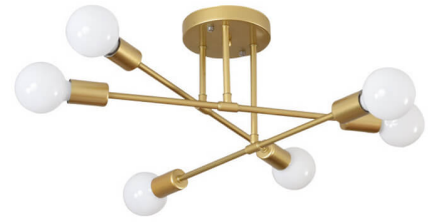

**MODERN FARMHOUSE CHANDELIER, 4-LIGHT LINEAR
KITCHEN ISLAND PENDANT LIGHT, WOOD AND BLACK
METAL DINING ROOM LIGHT FIXTURE**

SKU: 4 Heads Chandelier- Metal Frame

**FLUSH MOUNT CHANDELIER, 4-LIGHT GLOBE LIGHT
CHANDELIER WITH WOOD FRAME, MODERN LINEAR
PENDANT LIGHT FOR DINING ROOM**

SKU: 4 Heads Chandelier- Wood Frame

**LIGHT BULB CHANDELIER 6-LIGHT BLACK FLUSH
MOUNT CEILING LIGHT WITH GOLD E27 SOCKETS AND
G95 LED BULBS**

SKU: 6-light chandelier-BK-GL

**BLACK CHANDELIER 6-LIGHT CEILING LIGHT
MINIMALIST METAL FIXTURE FOR DINING ROOM
LIVING ROOM**

SKU: 6-light chandelier-BK-Milk Bulb

LED LIGHTING CHANDELIER MODERN 6-LIGHT BLACK CEILING FIXTURE WITH E27 BULBS FOR LIVING ROOM DINING ROOM

SKU: LED Chandelier- 6 Heads Edison Bulb

NORDIC 6 LIGHT CHANDELIER CEILING FIXTURE WITH METAL FRAME FOR MODERN INTERIORS