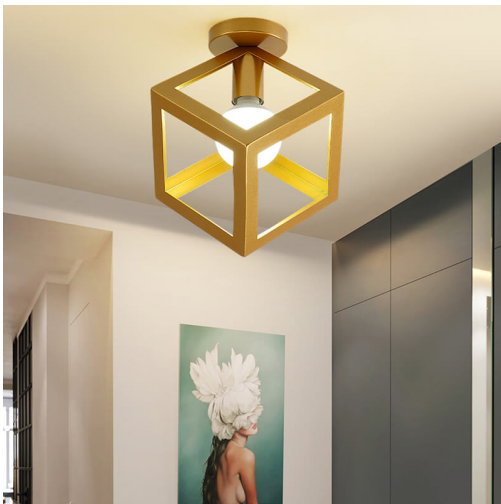

BEDROOM CEILING LIGHTING METAL GOLD CUBE

SKU: Ceiling Light-Metal Cube-GL