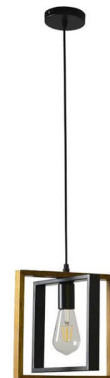

**MODERN BRASS CHANDELIER – 6-LIGHT GEOMETRIC
FRAME PENDANT LIGHT FOR DINING ROOM & LIVING
SPACE
SKU: 6 Heads Chandelier- Brass**

**CHANDELIER LIGHTS – 8-LIGHT MODERN BLACK GOLD
GEOMETRIC PENDANT LIGHTING FIXTURE
SKU: 8 Heads Chandelier-Black**

**CHANDELIER DINING ROOM – 5-LIGHT BLACK
MODERN GEOMETRIC PENDANT LIGHT WITH
ADJUSTABLE CHAIN
SKU: 5 Heads Chandelier-Black**

**GOLD CHANDELIER – MODERN 6-LIGHT GEOMETRIC
GOLD PENDANT LIGHT WITH ADJUSTABLE ROD FOR
KITCHEN ISLAND, LIVING ROOM & ENTRYWAY
SKU: 6 Heads Chandelier-Gold**

**MODERN CHANDELIER LIGHTING – 6-LIGHT BLACK
METAL GEOMETRIC PENDANT LIGHT WITH
ADJUSTABLE CHAIN
SKU: 6 Heads Chandelier-Black**

BLACK METAL CHANDELIER – ADJUSTABLE CHAIN
SINGLE HEAD GEOMETRIC PENDANT LIGHT
SKU: Single Head-Metal Chandelier-1

MODERN CHANDELIER LIGHTING FOR LIVING ROOM
SKU: Single Head-Wood Frame-03

WOOD CHANDELIER – RUSTIC MODERN PENDANT
LIGHT WITH CHAIN HANGING DESIGN
SKU: Single Head-Wood Frame-02

CHANDELIER LIVING ROOM – MODERN GEOMETRIC
PENDANT LIGHT WITH WOOD FRAME
SKU: Single Head-Wood Frame-01