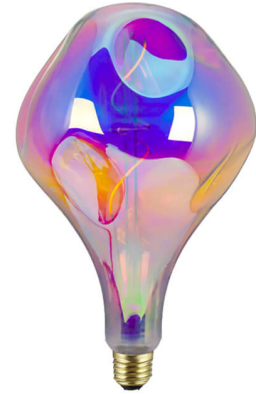

EDISON STYLE G150 OVERSIZED LED FILAMENT LIGHT
BULBS 120V AC 7 WATT
SKU: G150-Straight Filament

**G95 VINTAGE 40W DIMMABLE 2200K DIAMOND
FACETED LIGHT BULB**

SKU: G95-Diamond

**G125 SIZE DIMMABLE 4W 2700K DIAMOND SHAPED
LIGHT BULB**

SKU: G125-Diamond Flat

**4W DIMMABLE WARM WHITE GREY G125 GLOBE
LIGHT BULB 2200K**

SKU: G125-S-Smoky

**120V 60HZ 4W WARM WHITE E26 MEDIUM BASE
LIGHT BULB**

SKU: Pagoda Light-Amber

**220V LARGE SIZE 4W DIMMABLE SOFT WHITE LIGHT
BULBS**

SKU: Pagoda Light

**A165 IRREGULAR LARGE SIZE LED DIMMABLE LIGHT
BULBS 4W**

SKU: A165 Irregular RGB

**LED LIGHT BULB A165 IRREGULAR SPIRAL FILAMENT 4
WATT EXTRA LARGE LAMPS**

SKU: A165 Irregular Clear

**2200K 4W DIMMABLE SMOKY GLASS A165
IRREGULAR OVERSIZED LIGHT BULB**