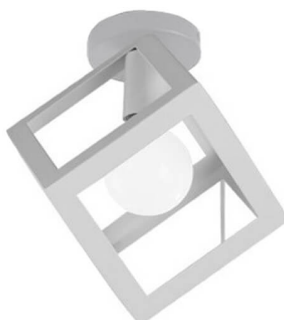

SKU: Ceiling Light-Metal +Wood

LED CEILING LIGHT IRON BIRDCAGE FOR INTERIORS

SKU: Ceiling Light-Metal Gold-3-1

CONTEMPORARY CEILING LIGHTS – CREATIVE

GEOMETRIC CAGE LIGHT

SKU: Ceiling Light-Metal Gold-3

TRIANGLE CEILING LIGHTING FIXTURES GOLD

SKU: Ceiling Light-Metal Gold-2

GLOD CEILING LAMPS FOR LIVING ROOM

SKU: Ceiling Light-Metal Gold-1

BEDROOM CEILING LIGHTING METAL GOLD CUBE

SKU: Ceiling Light-Metal Cube-GL

LIGHT CEILING FOR KITCHEN- METAL CUBE CEILING LIGHT