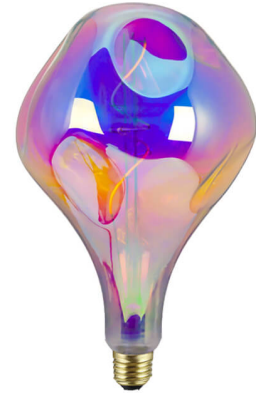

**EDISON STYLE G150 OVERSIZED LED FILAMENT LIGHT
BULBS 120V AC 7 WATT
SKU: G150-Straight Filament**

**G95 VINTAGE 40W DIMMABLE 2200K DIAMOND
FACETED LIGHT BULB**

SKU: G95-Diamond

**G125 SIZE DIMMABLE 4W 2700K DIAMOND SHAPED
LIGHT BULB**

SKU: G125-Diamond Flat

**4W DIMMABLE WARM WHITE GREY G125 GLOBE
LIGHT BULB 2200K**

SKU: G125-S-Smoky

**120V 60HZ 4W WARM WHITE E26 MEDIUM BASE
LIGHT BULB**

SKU: Pagoda Light-Amber

**220V LARGE SIZE 4W DIMMABLE SOFT WHITE LIGHT
BULBS**

SKU: Pagoda Light

**A165 IRREGULAR LARGE SIZE LED DIMMABLE LIGHT
BULBS 4W**

SKU: A165 Irregular RGB

**LED LIGHT BULB A165 IRREGULAR SPIRAL FILAMENT 4
WATT EXTRA LARGE LAMPS**

SKU: A165 Irregular Clear

**2200K 4W DIMMABLE SMOKY GLASS A165
IRREGULAR OVERSIZED LIGHT BULB**