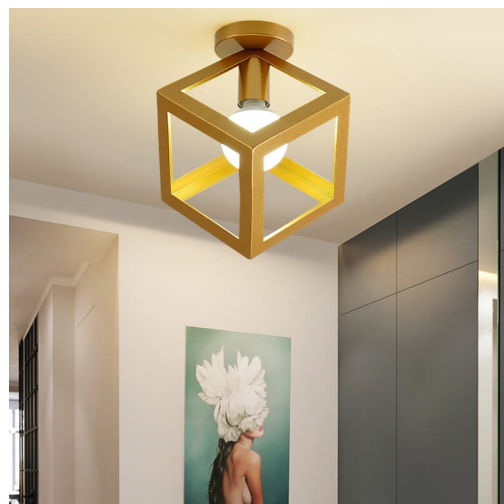

BEDROOM CEILING LIGHTING METAL GOLD CUBE

SKU: Ceiling Light-Metal Cube-GL