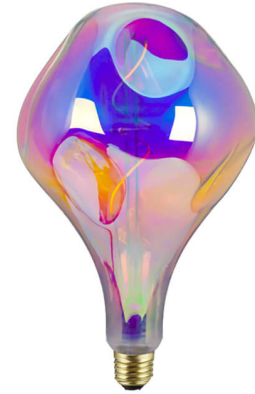

**VINTAGE EDISON LED LIGHT BULBS E26/E27 MEDIUM
BASE ENERGY STAR LIGHT BULBS
SKU: G150-Soft Filament-Amber**

**E26 BAYONET LIGHT BULB SOCKET OVERSIZED GLOBE
40 WATT LIGHT BULBS G150
SKU: G150-Soft Filament-Smoky**

**EDISON STYLE G150 OVERSIZED LED FILAMENT LIGHT
BULBS 120V AC 7 WATT
SKU: G150-Straight Filament**

G95 VINTAGE 40W DIMMABLE 2200K DIAMOND FACETED LIGHT BULB
SKU: G95-Diamond

G125 SIZE DIMMABLE 4W 2700K DIAMOND SHAPED LIGHT BULB
SKU: G125-Diamond Flat

4W DIMMABLE WARM WHITE GREY G125 GLOBE LIGHT BULB 2200K
SKU: G125-S-Smoky

120V 60HZ 4W WARM WHITE E26 MEDIUM BASE LIGHT BULB
SKU: Pagoda Light-Amber

**220V LARGE SIZE 4W DIMMABLE SOFT WHITE LIGHT
BULBS**

SKU: Pagoda Light

**A165 IRREGULAR LARGE SIZE LED DIMMABLE LIGHT
BULBS 4W**

SKU: A165 Irregular RGB

**LED LIGHT BULB A165 IRREGULAR SPIRAL FILAMENT 4
WATT EXTRA LARGE LAMPS**

SKU: A165 Irregular Clear

**2200K 4W DIMMABLE SMOKY GLASS A165
IRREGULAR OVERSIZED LIGHT BULB**