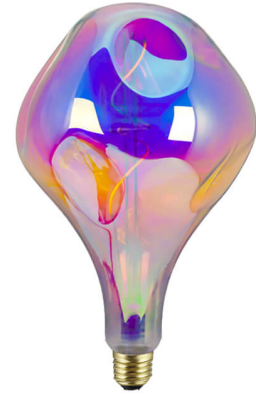

**VINTAGE EDISON LED LIGHT BULBS E26/E27 MEDIUM
BASE ENERGY STAR LIGHT BULBS
SKU: G150-Soft Filament-Amber**

**E26 BAYONET LIGHT BULB SOCKET OVERSIZED GLOBE
40 WATT LIGHT BULBS G150
SKU: G150-Soft Filament-Smoky**

**EDISON STYLE G150 OVERSIZED LED FILAMENT LIGHT
BULBS 120V AC 7 WATT
SKU: G150-Straight Filament**

**G95 VINTAGE 40W DIMMABLE 2200K DIAMOND
FACETED LIGHT BULB**
SKU: G95-Diamond

**G125 SIZE DIMMABLE 4W 2700K DIAMOND SHAPED
LIGHT BULB**
SKU: G125-Diamond Flat

**4W DIMMABLE WARM WHITE GREY G125 GLOBE
LIGHT BULB 2200K**
SKU: G125-S-Smoky

**120V 60HZ 4W WARM WHITE E26 MEDIUM BASE
LIGHT BULB**
SKU: Pagoda Light-Amber

**220V LARGE SIZE 4W DIMMABLE SOFT WHITE LIGHT
BULBS**

SKU: Pagoda Light

**A165 IRREGULAR LARGE SIZE LED DIMMABLE LIGHT
BULBS 4W**

SKU: A165 Irregular RGB

**LED LIGHT BULB A165 IRREGULAR SPIRAL FILAMENT 4
WATT EXTRA LARGE LAMPS**

SKU: A165 Irregular Clear

**2200K 4W DIMMABLE SMOKY GLASS A165
IRREGULAR OVERSIZED LIGHT BULB**