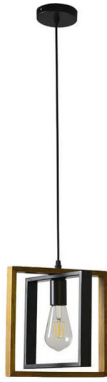

SKU: LED Chandelier- 6 Heads Edison Bulb

NORDIC 6 LIGHT CHANDELIER CEILING FIXTURE WITH METAL FRAME FOR MODERN INTERIORS

SKU: 6-light chandelier-BK

RUSTIC CHANDELIER FARMHOUSE PENDANT LIGHT – BLACK METAL CAGE HANGING LIGHTING

SKU: 8 Heads Chandelier-Black

**CHANDELIER DINING ROOM – 5-LIGHT BLACK
MODERN GEOMETRIC PENDANT LIGHT WITH
ADJUSTABLE CHAIN**

SKU: 5 Heads Chandelier-Black

**GOLD CHANDELIER – MODERN 6-LIGHT GEOMETRIC
GOLD PENDANT LIGHT WITH ADJUSTABLE ROD FOR
KITCHEN ISLAND, LIVING ROOM & ENTRYWAY**

SKU: 6 Heads Chandelier-Gold

MODERN CHANDELIER LIGHTING – 6-LIGHT BLACK
METAL GEOMETRIC PENDANT LIGHT WITH
ADJUSTABLE CHAIN
SKU: 6 Heads Chandelier-Black

BLACK METAL CHANDELIER – ADJUSTABLE CHAIN
SINGLE HEAD GEOMETRIC PENDANT LIGHT
SKU: Single Head-Metal Chandelier-1

MODERN CHANDELIER LIGHTING FOR LIVING ROOM
SKU: Single Head-Wood Frame-03

WOOD CHANDELIER – RUSTIC MODERN PENDANT
LIGHT WITH CHAIN HANGING DESIGN
SKU: Single Head-Wood Frame-02

**CHANDELIER LIVING ROOM – MODERN GEOMETRIC
PENDANT LIGHT WITH WOOD FRAME**