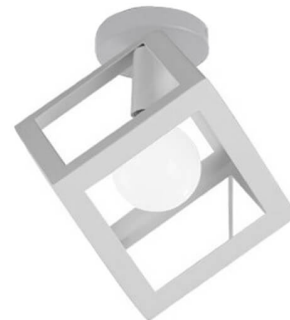

LIGHT CEILING FOR KITCHEN- METAL CUBE CEILING LIGHT

SKU: Ceiling Light-Metal Cube-WH