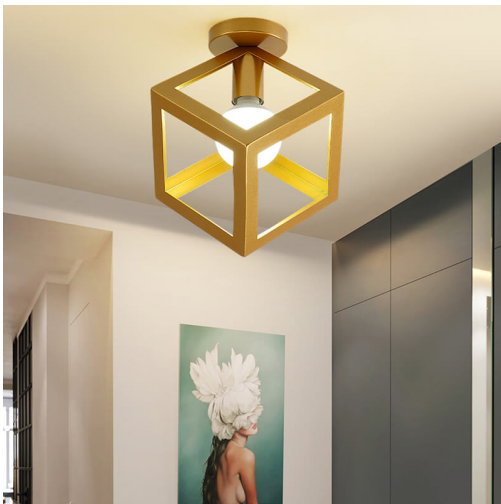

SKU: Matte Ceiling Light

CEILING LIGHTS MODERN – WOOD & BLACK METAL FLUSH MOUNT CEILING LIGHT

SKU: Ceiling Light-Metal +Wood

LED CEILING LIGHT IRON BIRDCAGE FOR INTERIORS

SKU: Ceiling Light-Metal Gold-3-1

CONTEMPORARY CEILING LIGHTS – CREATIVE GEOMETRIC CAGE LIGHT

SKU: Ceiling Light-Metal Gold-3

TRIANGLE CEILING LIGHTING FIXTURES GOLD

SKU: Ceiling Light-Metal Gold-2

GLOD CEILING LAMPS FOR LIVING ROOM

SKU: Ceiling Light-Metal Gold-1