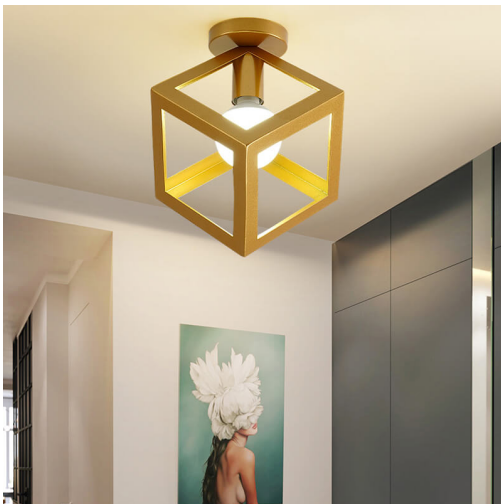

# CEILING LIGHT

Ceiling light, ceiling lamp

**MATTE CEILING LIGHT– WATERPROOF BLACK CEILING LIGHT FOR RESIDENTIAL & COMMERCIAL PROJECTS**

**SKU:** Matte Ceiling Light

**CEILING LIGHTS MODERN – WOOD & BLACK METAL FLUSH MOUNT CEILING LIGHT**

**SKU:** Ceiling Light-Metal +Wood

**LED CEILING LIGHT IRON BIRDCAGE FOR INTERIORS**

**SKU:** Ceiling Light-Metal Gold-3-1

**CONTEMPORARY CEILING LIGHTS – CREATIVE GEOMETRIC CAGE LIGHT**

**SKU:** Ceiling Light-Metal Gold-3

**TRIANGLE CEILING LIGHTING FIXTURES GOLD**

**SKU:** Ceiling Light-Metal Gold-2

**GLD CEILING LAMPS FOR LIVING ROOM**

**SKU:** Ceiling Light-Metal Gold-1

**BEDROOM CEILING LIGHTING METAL GOLD CUBE**

**SKU:** Ceiling Light-Metal Cube-GL