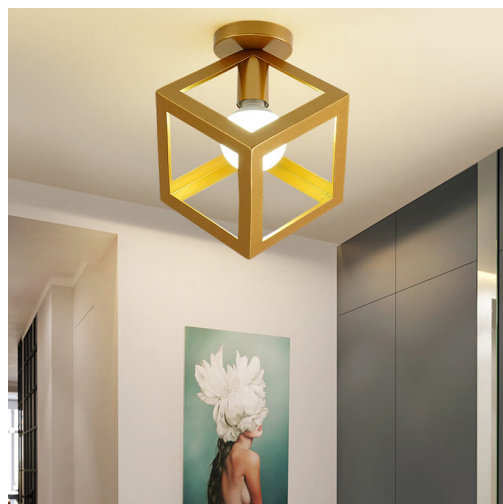

BEDROOM CEILING LIGHTING METAL GOLD CUBE

SKU: Ceiling Light-Metal Cube-GL