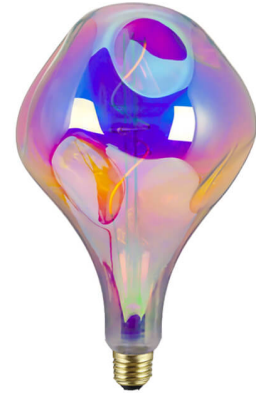

EDISON STYLE G150 OVERSIZED LED FILAMENT LIGHT
BULBS 120V AC 7 WATT
SKU: G150-Straight Filament

**G95 VINTAGE 40W DIMMABLE 2200K DIAMOND
FACETED LIGHT BULB**
SKU: G95-Diamond

**G125 SIZE DIMMABLE 4W 2700K DIAMOND SHAPED
LIGHT BULB**
SKU: G125-Diamond Flat

**4W DIMMABLE WARM WHITE GREY G125 GLOBE
LIGHT BULB 2200K**
SKU: G125-S-Smoky

**120V 60HZ 4W WARM WHITE E26 MEDIUM BASE
LIGHT BULB**
SKU: Pagoda Light-Amber

**220V LARGE SIZE 4W DIMMABLE SOFT WHITE LIGHT
BULBS**

SKU: Pagoda Light

**A165 IRREGULAR LARGE SIZE LED DIMMABLE LIGHT
BULBS 4W**

SKU: A165 Irregular RGB

**LED LIGHT BULB A165 IRREGULAR SPIRAL FILAMENT 4
WATT EXTRA LARGE LAMPS**

SKU: A165 Irregular Clear

**2200K 4W DIMMABLE SMOKY GLASS A165
IRREGULAR OVERSIZED LIGHT BULB**