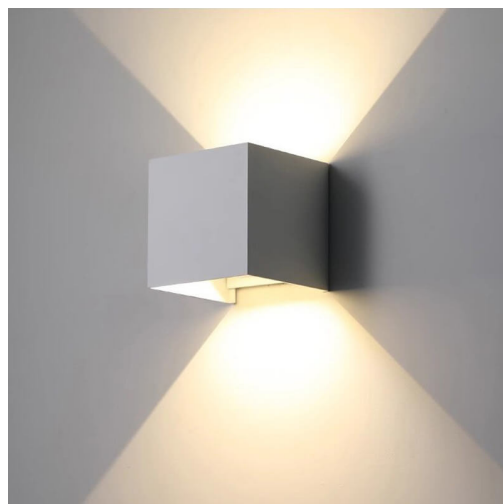

**IP65 WATERPROOF WARM WHITE ALUMINUM
SCONCE OUTDOOR WALL LIGHT**

SKU: Up-down Wall Light-White