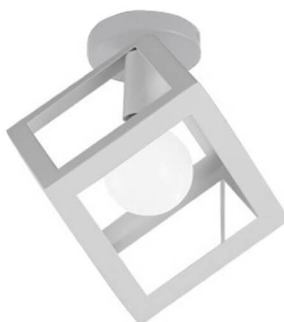

SKU: Ceiling Light-Metal +Wood

LED CEILING LIGHT IRON BIRDCAGE FOR INTERIORS

SKU: Ceiling Light-Metal Gold-3-1

CONTEMPORARY CEILING LIGHTS – CREATIVE

GEOMETRIC CAGE LIGHT

SKU: Ceiling Light-Metal Gold-3

TRIANGLE CEILING LIGHTING FIXTURES GOLD

SKU: Ceiling Light-Metal Gold-2

GLOD CEILING LAMPS FOR LIVING ROOM

SKU: Ceiling Light-Metal Gold-1

BEDROOM CEILING LIGHTING METAL GOLD CUBE

SKU: Ceiling Light-Metal Cube-GL

LIGHT CEILING FOR KITCHEN- METAL CUBE CEILING LIGHT