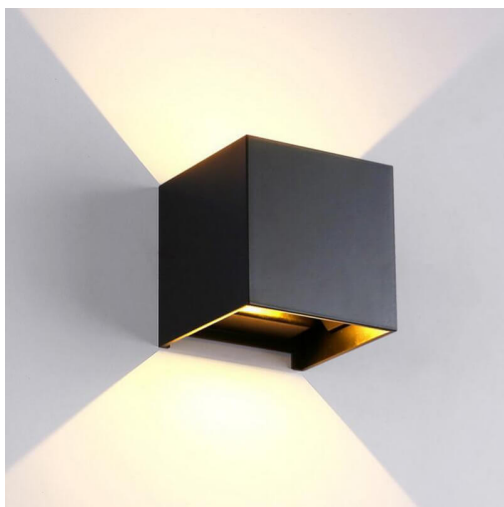

**WARM WHITE UP DOWN EXTERIOR ALUMINUM
OUTDOOR WALL LIGHTS 3000K**

SKU: Up-down Wall Light-Black