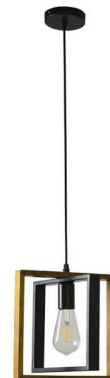

BLACK METAL CHANDELIER – ADJUSTABLE CHAIN
SINGLE HEAD GEOMETRIC PENDANT LIGHT
SKU: Single Head-Metal Chandelier-1

MODERN CHANDELIER LIGHTING FOR LIVING ROOM
SKU: Single Head-Wood Frame-03