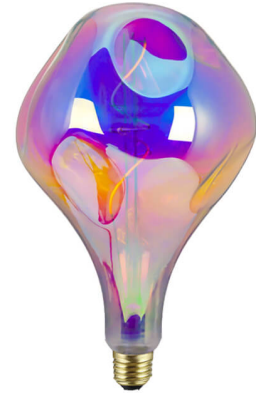

**G95 VINTAGE 40W DIMMABLE 2200K DIAMOND
FACETED LIGHT BULB**

SKU: G95-Diamond

**G125 SIZE DIMMABLE 4W 2700K DIAMOND SHAPED
LIGHT BULB**

SKU: G125-Diamond Flat

**4W DIMMABLE WARM WHITE GREY G125 GLOBE
LIGHT BULB 2200K**

SKU: G125-S-Smoky

**120V 60HZ 4W WARM WHITE E26 MEDIUM BASE
LIGHT BULB**

SKU: Pagoda Light-Amber

**220V LARGE SIZE 4W DIMMABLE SOFT WHITE LIGHT
BULBS**

SKU: Pagoda Light

**A165 IRREGULAR LARGE SIZE LED DIMMABLE LIGHT
BULBS 4W**

SKU: A165 Irregular RGB

**LED LIGHT BULB A165 IRREGULAR SPIRAL FILAMENT 4
WATT EXTRA LARGE LAMPS**

SKU: A165 Irregular Clear

**2200K 4W DIMMABLE SMOKY GLASS A165
IRREGULAR OVERSIZED LIGHT BULB**

SKU: A165 Irregular Smoky