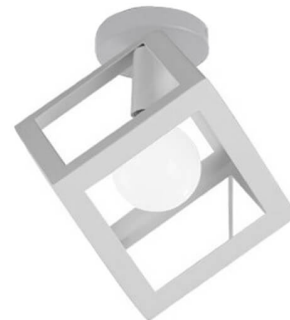

LED CEILING LIGHT IRON BIRDCAGE FOR INTERIORS

SKU: Ceiling Light-Metal Gold-3-1

CONTEMPORARY CEILING LIGHTS – CREATIVE GEOMETRIC CAGE LIGHT

SKU: Ceiling Light-Metal Gold-3

TRIANGLE CEILING LIGHTING FIXTURES GOLD

SKU: Ceiling Light-Metal Gold-2

GLOD CEILING LAMPS FOR LIVING ROOM

SKU: Ceiling Light-Metal Gold-1

BEDROOM CEILING LIGHTING METAL GOLD CUBE

SKU: Ceiling Light-Metal Cube-GL

LIGHT CEILING FOR KITCHEN- METAL CUBE CEILING LIGHT