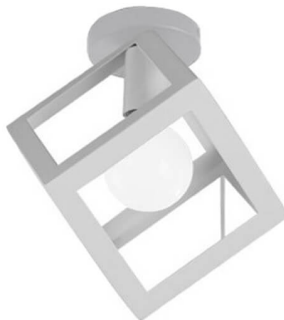

CEILING LIGHTS MODERN – WOOD & BLACK METAL

FLUSH MOUNT CEILING LIGHT

SKU: Ceiling Light-Metal +Wood

LED CEILING LIGHT IRON BIRDCAGE FOR INTERIORS

SKU: Ceiling Light-Metal Gold-3-1

CONTEMPORARY CEILING LIGHTS – CREATIVE

GEOMETRIC CAGE LIGHT

SKU: Ceiling Light-Metal Gold-3

TRIANGLE CEILING LIGHTING FIXTURES GOLD

SKU: Ceiling Light-Metal Gold-2

GLOD CEILING LAMPS FOR LIVING ROOM

SKU: Ceiling Light-Metal Gold-1

BEDROOM CEILING LIGHTING METAL GOLD CUBE

SKU: Ceiling Light-Metal Cube-GL

LIGHT CEILING FOR KITCHEN- METAL CUBE CEILING LIGHT

SKU: Ceiling Light-Metal Cube-WH

**MODERN INDUSTRIAL BLACK METAL CAGE LIGHT
FIXTURE KITCHEN CEILING LIGHTING**

SKU: Ceiling Light-Metal Cage-03