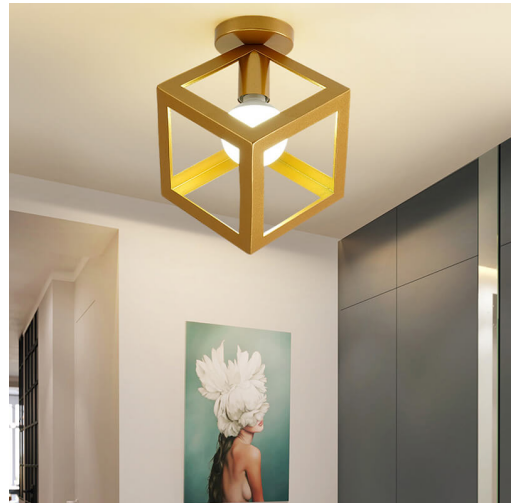

CEILING LIGHTS MODERN – WOOD & BLACK METAL

FLUSH MOUNT CEILING LIGHT

SKU: Ceiling Light-Metal +Wood

LED CEILING LIGHT IRON BIRDCAGE FOR INTERIORS

SKU: Ceiling Light-Metal Gold-3-1

CONTEMPORARY CEILING LIGHTS – CREATIVE

GEOMETRIC CAGE LIGHT

SKU: Ceiling Light-Metal Gold-3

TRIANGLE CEILING LIGHTING FIXTURES GOLD

SKU: Ceiling Light-Metal Gold-2

GLOD CEILING LAMPS FOR LIVING ROOM

SKU: Ceiling Light-Metal Gold-1

BEDROOM CEILING LIGHTING METAL GOLD CUBE