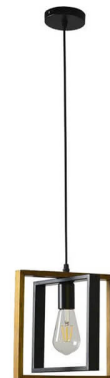

**CHANDELIER DINING ROOM – 5-LIGHT BLACK  
MODERN GEOMETRIC PENDANT LIGHT WITH  
ADJUSTABLE CHAIN  
SKU: 5 Heads Chandelier-Black**

**GOLD CHANDELIER – MODERN 6-LIGHT GEOMETRIC  
GOLD PENDANT LIGHT WITH ADJUSTABLE ROD FOR  
KITCHEN ISLAND, LIVING ROOM & ENTRYWAY  
SKU: 6 Heads Chandelier-Gold**

**MODERN CHANDELIER LIGHTING – 6-LIGHT BLACK  
METAL GEOMETRIC PENDANT LIGHT WITH  
ADJUSTABLE CHAIN  
SKU: 6 Heads Chandelier-Black**

**BLACK METAL CHANDELIER – ADJUSTABLE CHAIN**  
**SINGLE HEAD GEOMETRIC PENDANT LIGHT**  
**SKU:** Single Head-Metal Chandelier-1

**MODERN CHANDELIER LIGHTING FOR LIVING ROOM**  
**SKU:** Single Head-Wood Frame-03

**WOOD CHANDELIER – RUSTIC MODERN PENDANT**  
**LIGHT WITH CHAIN HANGING DESIGN**  
**SKU:** Single Head-Wood Frame-02