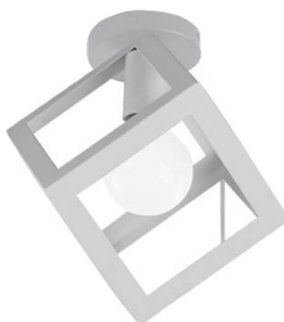

# CEILING LIGHT

Ceiling light, ceiling lamp

**CEILING LIGHTS MODERN – WOOD & BLACK METAL**

**FLUSH MOUNT CEILING LIGHT**

**SKU:** Ceiling Light-Metal +Wood

**LED CEILING LIGHT IRON BIRDCAGE FOR INTERIORS**

**SKU:** Ceiling Light-Metal Gold-3-1

**CONTEMPORARY CEILING LIGHTS – CREATIVE**

**GEOMETRIC CAGE LIGHT**

**SKU:** Ceiling Light-Metal Gold-3

**TRIANGLE CEILING LIGHTING FIXTURES GOLD**

**SKU:** Ceiling Light-Metal Gold-2

**GLOD CEILING LAMPS FOR LIVING ROOM**

**SKU:** Ceiling Light-Metal Gold-1

**BEDROOM CEILING LIGHTING METAL GOLD CUBE**

**SKU:** Ceiling Light-Metal Cube-GL

**LIGHT CEILING FOR KITCHEN- METAL CUBE CEILING LIGHT**