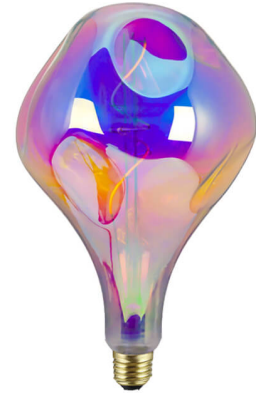

**120V 60HZ 4W WARM WHITE E26 MEDIUM BASE
LIGHT BULB**
SKU: Pagoda Light-Amber

**A165 IRREGULAR LARGE SIZE LED DIMMABLE LIGHT
BULBS 4W**

SKU: A165 Irregular RGB