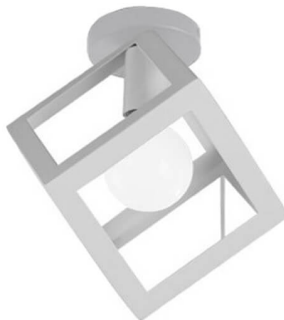

# CEILING LIGHT

Ceiling light, ceiling lamp

**CEILING LIGHTS MODERN – WOOD & BLACK METAL**

**FLUSH MOUNT CEILING LIGHT**

**SKU:** Ceiling Light-Metal +Wood

**LED CEILING LIGHT IRON BIRDCAGE FOR INTERIORS**

**SKU:** Ceiling Light-Metal Gold-3-1

**CONTEMPORARY CEILING LIGHTS – CREATIVE**

**GEOMETRIC CAGE LIGHT**

**SKU:** Ceiling Light-Metal Gold-3

**TRIANGLE CEILING LIGHTING FIXTURES GOLD**

**SKU:** Ceiling Light-Metal Gold-2

**GLOD CEILING LAMPS FOR LIVING ROOM**

**SKU:** Ceiling Light-Metal Gold-1

**BEDROOM CEILING LIGHTING METAL GOLD CUBE**

**SKU:** Ceiling Light-Metal Cube-GL

**LIGHT CEILING FOR KITCHEN- METAL CUBE CEILING LIGHT**