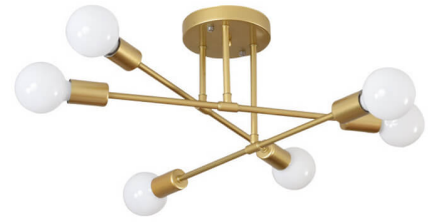

**SKU:** 4 Heads Chandelier- Metal Frame

**FLUSH MOUNT CHANDELIER, 4-LIGHT GLOBE LIGHT  
CHANDELIER WITH WOOD FRAME, MODERN LINEAR  
PENDANT LIGHT FOR DINING ROOM**

**SKU:** 4 Heads Chandelier- Wood Frame

**LIGHT BULB CHANDELIER 6-LIGHT BLACK FLUSH  
MOUNT CEILING LIGHT WITH GOLD E27 SOCKETS AND  
G95 LED BULBS**

**SKU:** 6-light chandelier-BK-GL

**BLACK CHANDELIER 6-LIGHT CEILING LIGHT  
MINIMALIST METAL FIXTURE FOR DINING ROOM  
LIVING ROOM**

**SKU:** 6-light chandelier-BK-Milk Bulb

**LED LIGHTING CHANDELIER MODERN 6-LIGHT BLACK  
CEILING FIXTURE WITH E27 BULBS FOR LIVING ROOM  
DINING ROOM**

**SKU:** LED Chandelier- 6 Heads Edison Bulb

**NORDIC 6 LIGHT CHANDELIER CEILING FIXTURE WITH  
METAL FRAME FOR MODERN INTERIORS**