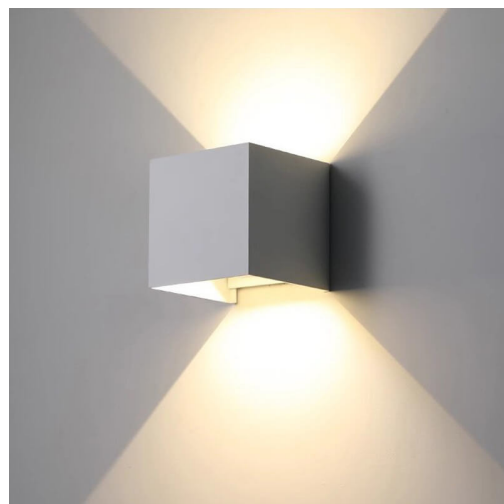

**BLACK MATT CEILING PLATE LED EDISON BULB BLACK  
WALL SCONCE**

**Artikelnummer:** Metal Wall Light-Black

**E27 BASE GOLD METAL VINTAGE WALL SCONCE**

**Artikelnummer:** Metal Wall Light-Gold

**E27 BRONZE METAL BASE EDISON BULB  
CONTEMPORARY WALL LIGHTS**

**Artikelnummer:** Art Metal Wall Light-1

**IRON MATERIAL WHITE PAINTED SHADE, HARD WIRED SWING ARM WALL LIGHT SCONCED FOR BATHROOM,HALLWAY**

**Artikelnummer:** Metal Shade Wall Light-Umbrella-White

**METAL BLACK PAINTED SHADE INDOOR DECO BATHROOM WALL LIGHTS**

**Artikelnummer:** Metal Shade Wall Light-Umbrella

**WHITE METAL SHADE WALL LIGHT OUTDOOR LAMP WITH LED AN EDISON BULB**

**Artikelnummer:** Metal Shade Wall Light-White

**MODERN RETRO STYLE BLACK METAL SHADE LED OUTDOOR WALL LIGHTING**

**Artikelnummer:** Metal Shade Wall Light-Black

**MODERN LED EDISON BULB METEL ART DECO WALL  
LIGHT SCNCES**

**Artikelnummer:** Art Metal Wall Light

**IP65 WATERPROOF WARM WHITE ALUMINUM  
SCONCE OUTDOOR WALL LIGHT**