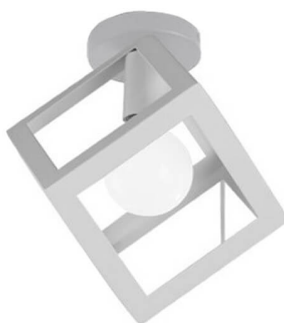

Artikelnummer: Ceiling Light-Metal
+Wood

LED CEILING LIGHT IRON BIRDCAGE FOR INTERIORS

Artikelnummer: Ceiling Light-Metal
Gold-3-1

CONTEMPORARY CEILING LIGHTS – CREATIVE
GEOMETRIC CAGE LIGHT

Artikelnummer: Ceiling Light-Metal
Gold-3

TRIANGLE CEILING LIGHTING FIXTURES GOLD

Artikelnummer: Ceiling Light-Metal
Gold-2

GLOD CEILING LAMPS FOR LIVING ROOM

Artikelnummer: Ceiling Light-Metal Gold-1

BEDROOM CEILING LIGHTING METAL GOLD CUBE

Artikelnummer: Ceiling Light-Metal Cube-GL

LIGHT CEILING FOR KITCHEN- METAL CUBE CEILING LIGHT

Artikelnummer: Ceiling Light-Metal Cube-WH

**MODERN INDUSTRIAL BLACK METAL CAGE LIGHT
FIXTURE KITCHEN CEILING LIGHTING**

Artikelnummer: Ceiling Light-Metal Cage-03