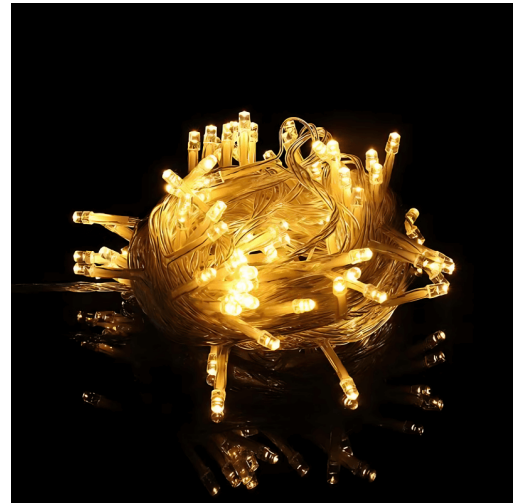

**MODERN HOLIDAY LIGHTING LED FAIRY LIGHT STRING
LIGHTS CLEAR CABLE**

Artikelnummer: High Voltage LED fairy
light sting lights