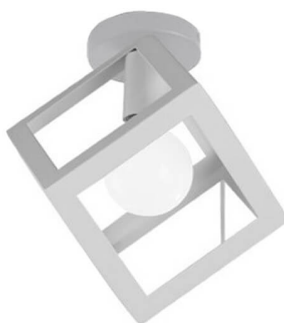

Artikelnummer: Ceiling Light-Metal
+Wood

LED CEILING LIGHT IRON BIRDCAGE FOR INTERIORS

Artikelnummer: Ceiling Light-Metal
Gold-3-1

CONTEMPORARY CEILING LIGHTS – CREATIVE
GEOMETRIC CAGE LIGHT

Artikelnummer: Ceiling Light-Metal
Gold-3

TRIANGLE CEILING LIGHTING FIXTURES GOLD

Artikelnummer: Ceiling Light-Metal
Gold-2

GLOD CEILING LAMPS FOR LIVING ROOM

Artikelnummer: Ceiling Light-Metal Gold-1

BEDROOM CEILING LIGHTING METAL GOLD CUBE

Artikelnummer: Ceiling Light-Metal Cube-GL