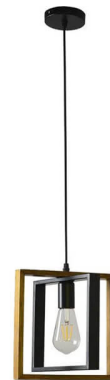

BLACK METAL CHANDELIER – ADJUSTABLE CHAIN
SINGLE HEAD GEOMETRIC PENDANT LIGHT
Artikelnummer: Single Head-Metal
Chandelier-1

MODERN CHANDELIER LIGHTING FOR LIVING ROOM
Artikelnummer: Single Head-Wood
Frame-03