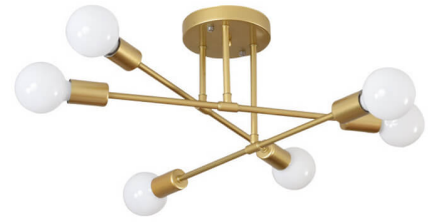

Artikelnummer: 4 Heads Chandelier-
Metal Frame

**FLUSH MOUNT CHANDELIER, 4-LIGHT GLOBE LIGHT
CHANDELIER WITH WOOD FRAME, MODERN LINEAR
PENDANT LIGHT FOR DINING ROOM**

Artikelnummer: 4 Heads Chandelier-
Wood Frame

**LIGHT BULB CHANDELIER 6-LIGHT BLACK FLUSH
MOUNT CEILING LIGHT WITH GOLD E27 SOCKETS AND
G95 LED BULBS**

Artikelnummer: 6-light chandelier-BK-GL

**BLACK CHANDELIER 6-LIGHT CEILING LIGHT
MINIMALIST METAL FIXTURE FOR DINING ROOM
LIVING ROOM**

Artikelnummer: 6-light chandelier-BK-
Milk Bulb

LED LIGHTING CHANDELIER MODERN 6-LIGHT BLACK CEILING FIXTURE WITH E27 BULBS FOR LIVING ROOM DINING ROOM

Artikelnummer: LED Chandelier- 6 Heads Edison Bulb