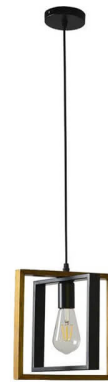

**CHANDELIER LIVING ROOM – MODERN GEOMETRIC
PENDANT LIGHT WITH WOOD FRAME**

Artikelnummer: Single Head-Wood
Frame-01