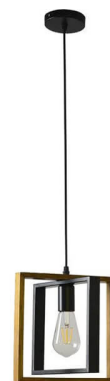

BLACK METAL CHANDELIER – ADJUSTABLE CHAIN
SINGLE HEAD GEOMETRIC PENDANT LIGHT
Artikelnummer: Single Head-Metal
Chandelier-1

MODERN CHANDELIER LIGHTING FOR LIVING ROOM
Artikelnummer: Single Head-Wood
Frame-03