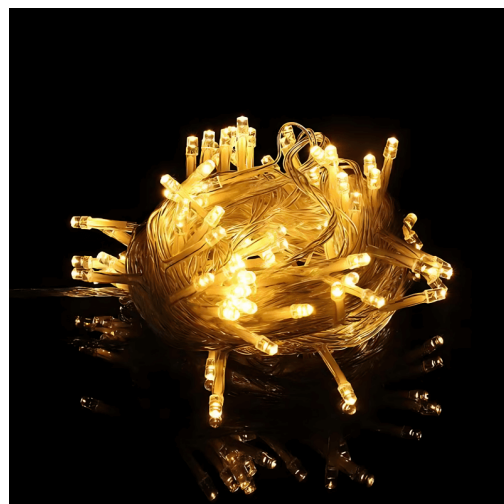

**MODERN HOLIDAY LIGHTING LED FAIRY LIGHT STRING
LIGHTS CLEAR CABLE**

Artikelnummer: High Voltage LED fairy
light sting lights