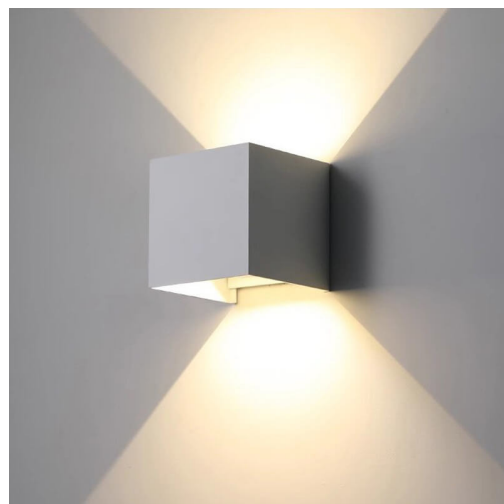

**IP65 WATERPROOF WARM WHITE ALUMINUM
SCONCE OUTDOOR WALL LIGHT**

Artikelnummer: Up-down Wall Light-
White