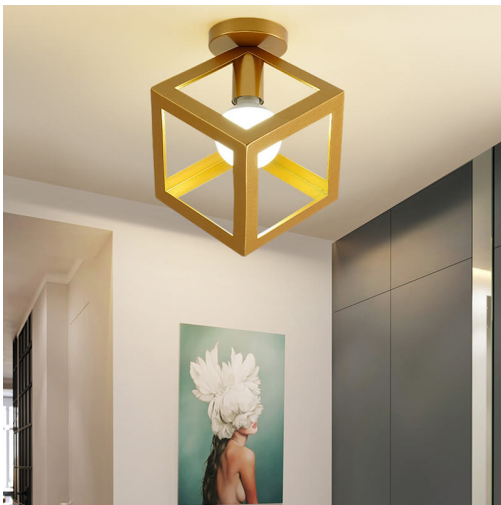

BEDROOM CEILING LIGHTING METAL GOLD CUBE

Artikelnummer: Ceiling Light-Metal Cube-GL