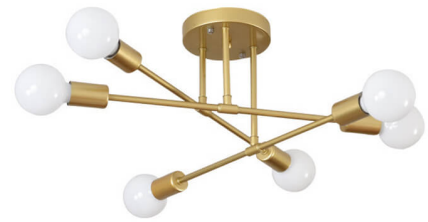

**LIGHT BULB CHANDELIER 6-LIGHT BLACK FLUSH
MOUNT CEILING LIGHT WITH GOLD E27 SOCKETS AND
G95 LED BULBS**

Artikelnummer: 6-light chandelier-BK-GL

**BLACK CHANDELIER 6-LIGHT CEILING LIGHT
MINIMALIST METAL FIXTURE FOR DINING ROOM
LIVING ROOM**

Artikelnummer: 6-light chandelier-BK-
Milk Bulb

**LED LIGHTING CHANDELIER MODERN 6-LIGHT BLACK
CEILING FIXTURE WITH E27 BULBS FOR LIVING ROOM
DINING ROOM**

Artikelnummer: LED Chandelier- 6
Heads Edison Bulb