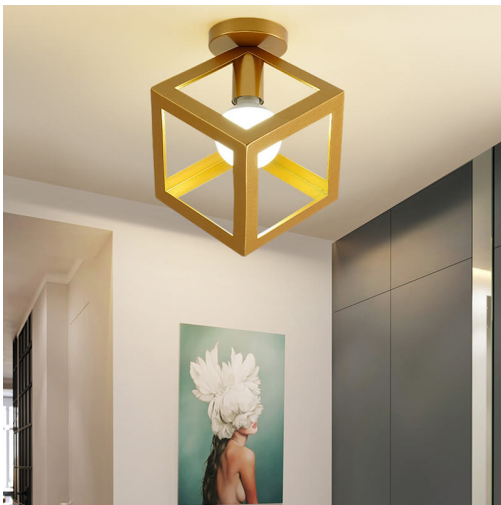

Ceiling light, ceiling lamp

MATTE CEILING LIGHT– WATERPROOF BLACK CEILING LIGHT FOR RESIDENTIAL & COMMERCIAL PROJECTS

Artikelnummer: Matte Ceiling Light

CEILING LIGHTS MODERN – WOOD & BLACK METAL FLUSH MOUNT CEILING LIGHT

Artikelnummer: Ceiling Light-Metal +Wood

LED CEILING LIGHT IRON BIRDCAGE FOR INTERIORS

Artikelnummer: Ceiling Light-Metal Gold-3-1

CONTEMPORARY CEILING LIGHTS – CREATIVE GEOMETRIC CAGE LIGHT

Artikelnummer: Ceiling Light-Metal Gold-3

TRIANGLE CEILING LIGHTING FIXTURES GOLD

Artikelnummer: Ceiling Light-Metal Gold-2

GLOD CEILING LAMPS FOR LIVING ROOM

Artikelnummer: Ceiling Light-Metal Gold-1

BEDROOM CEILING LIGHTING METAL GOLD CUBE

Artikelnummer: Ceiling Light-Metal Cube-GL