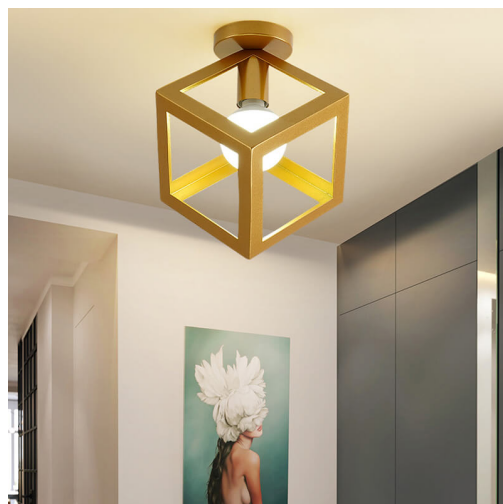

BEDROOM CEILING LIGHTING METAL GOLD CUBE

Artikelnummer: Ceiling Light-Metal Cube-GL