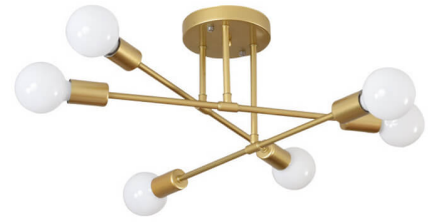

**LIGHT BULB CHANDELIER 6-LIGHT BLACK FLUSH
MOUNT CEILING LIGHT WITH GOLD E27 SOCKETS AND
G95 LED BULBS**

Artikelnummer: 6-light chandelier-BK-GL

**BLACK CHANDELIER 6-LIGHT CEILING LIGHT
MINIMALIST METAL FIXTURE FOR DINING ROOM
LIVING ROOM**

Artikelnummer: 6-light chandelier-BK-
Milk Bulb

LED LIGHTING CHANDELIER MODERN 6-LIGHT BLACK CEILING FIXTURE WITH E27 BULBS FOR LIVING ROOM DINING ROOM

Artikelnummer: LED Chandelier- 6 Heads Edison Bulb