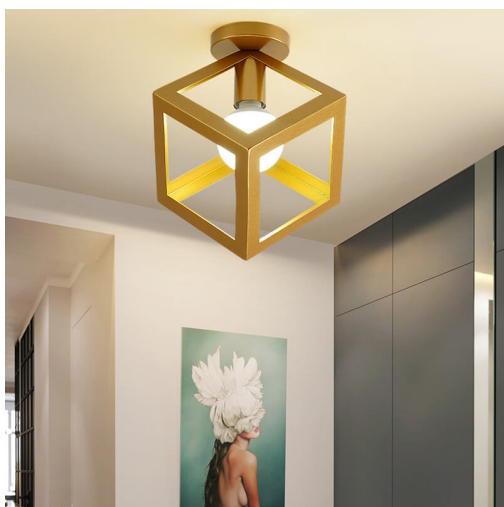

BEDROOM CEILING LIGHTING METAL GOLD CUBE

Artikelnummer: Ceiling Light-Metal Cube-GL