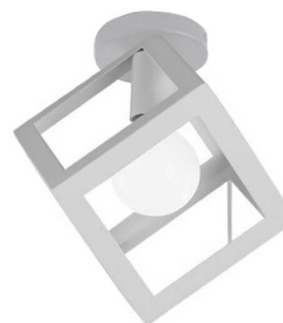

different shape with soft filament inside

TABLE OF CONTENTS

Ceiling Light	2
----------------------------	---

CEILING LIGHT

Ceiling light, ceiling lamp

MATTE CEILING LIGHT– WATERPROOF BLACK CEILING LIGHT FOR RESIDENTIAL & COMMERCIAL PROJECTS

Artikelnummer: Matte Ceiling Light

CEILING LIGHTS MODERN – WOOD & BLACK METAL FLUSH MOUNT CEILING LIGHT

Artikelnummer: Ceiling Light-Metal +Wood

LED CEILING LIGHT IRON BIRDCAGE FOR INTERIORS

Artikelnummer: Ceiling Light-Metal Gold-3-1

CONTEMPORARY CEILING LIGHTS – CREATIVE GEOMETRIC CAGE LIGHT

Artikelnummer: Ceiling Light-Metal Gold-3

TRIANGLE CEILING LIGHTING FIXTURES GOLD

Artikelnummer: Ceiling Light-Metal Gold-2

GLOD CEILING LAMPS FOR LIVING ROOM

Artikelnummer: Ceiling Light-Metal Gold-1

BEDROOM CEILING LIGHTING METAL GOLD CUBE

Artikelnummer: Ceiling Light-Metal Cube-GL

LIGHT CEILING FOR KITCHEN- METAL CUBE CEILING LIGHT

Artikelnummer: Ceiling Light-Metal Cube-WH