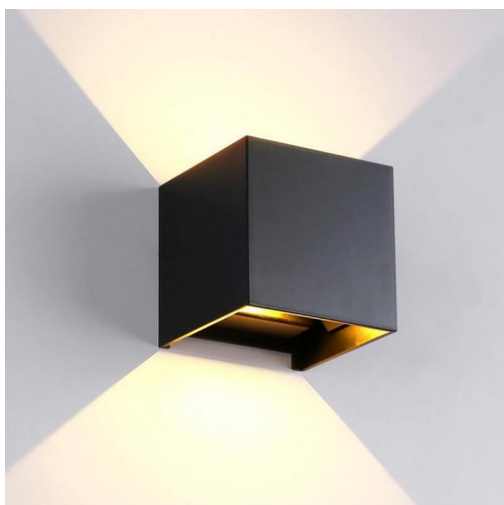

**WARM WHITE UP DOWN EXTERIOR ALUMINUM
OUTDOOR WALL LIGHTS 3000K**

Artikelnummer: Up-down Wall Light-
Black