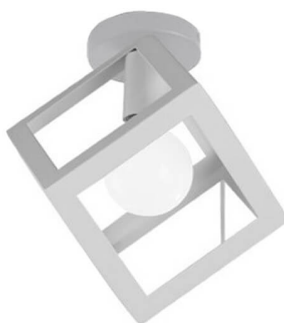

Artikelnummer: Ceiling Light-Metal
+Wood

LED CEILING LIGHT IRON BIRDCAGE FOR INTERIORS

Artikelnummer: Ceiling Light-Metal
Gold-3-1

CONTEMPORARY CEILING LIGHTS – CREATIVE
GEOMETRIC CAGE LIGHT

Artikelnummer: Ceiling Light-Metal
Gold-3

TRIANGLE CEILING LIGHTING FIXTURES GOLD

Artikelnummer: Ceiling Light-Metal
Gold-2

GLOD CEILING LAMPS FOR LIVING ROOM

Artikelnummer: Ceiling Light-Metal Gold-1

BEDROOM CEILING LIGHTING METAL GOLD CUBE

Artikelnummer: Ceiling Light-Metal Cube-GL

LIGHT CEILING FOR KITCHEN- METAL CUBE CEILING LIGHT

Artikelnummer: Ceiling Light-Metal Cube-WH

MODERN INDUSTRIAL BLACK METAL CAGE LIGHT FIXTURE KITCHEN CEILING LIGHTING

Artikelnummer: Ceiling Light-Metal Cage-03