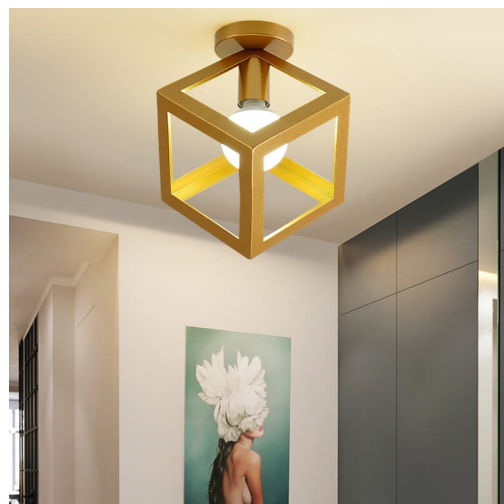

Artikelnummer: Ceiling Light-Metal
+Wood

LED CEILING LIGHT IRON BIRDCAGE FOR INTERIORS

Artikelnummer: Ceiling Light-Metal
Gold-3-1

CONTEMPORARY CEILING LIGHTS – CREATIVE
GEOMETRIC CAGE LIGHT

Artikelnummer: Ceiling Light-Metal
Gold-3

TRIANGLE CEILING LIGHTING FIXTURES GOLD

Artikelnummer: Ceiling Light-Metal
Gold-2

GLOD CEILING LAMPS FOR LIVING ROOM

Artikelnummer: Ceiling Light-Metal Gold-1

BEDROOM CEILING LIGHTING METAL GOLD CUBE

Artikelnummer: Ceiling Light-Metal Cube-GL