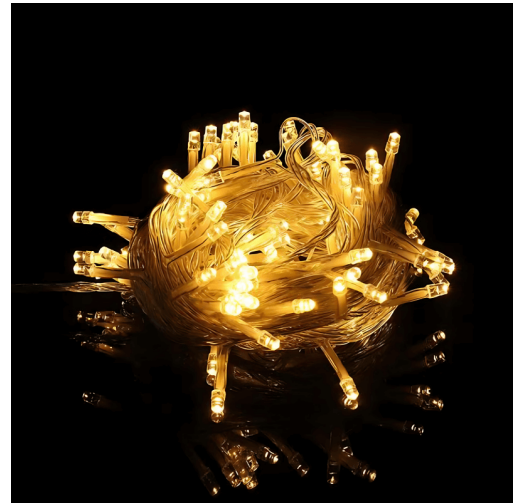

**MODERN HOLIDAY LIGHTING LED FAIRY LIGHT STRING
LIGHTS CLEAR CABLE**

Artikelnummer: High Voltage LED fairy
light sting lights