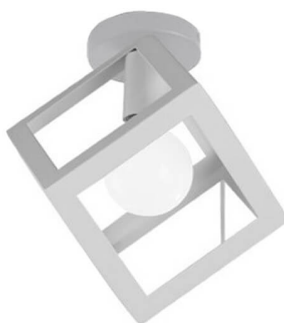

Ceiling light, ceiling lamp

CEILING LIGHTS MODERN – WOOD & BLACK METAL
FLUSH MOUNT CEILING LIGHT

Artikelnummer: Ceiling Light-Metal
+Wood

LED CEILING LIGHT IRON BIRDCAGE FOR INTERIORS

Artikelnummer: Ceiling Light-Metal
Gold-3-1

CONTEMPORARY CEILING LIGHTS – CREATIVE
GEOMETRIC CAGE LIGHT

Artikelnummer: Ceiling Light-Metal
Gold-3

TRIANGLE CEILING LIGHTING FIXTURES GOLD

Artikelnummer: Ceiling Light-Metal
Gold-2

GLOD CEILING LAMPS FOR LIVING ROOM

Artikelnummer: Ceiling Light-Metal Gold-1

BEDROOM CEILING LIGHTING METAL GOLD CUBE

Artikelnummer: Ceiling Light-Metal Cube-GL

LIGHT CEILING FOR KITCHEN- METAL CUBE CEILING LIGHT

Artikelnummer: Ceiling Light-Metal Cube-WH