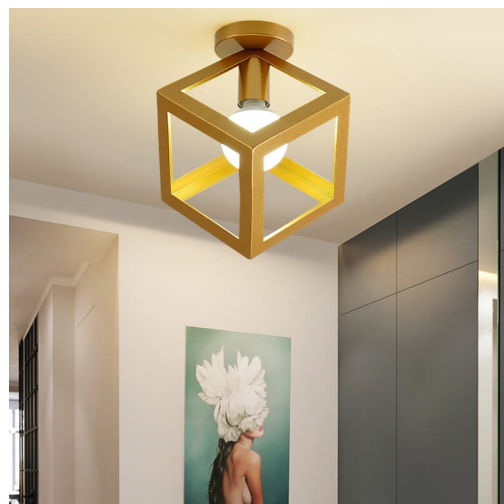

BEDROOM CEILING LIGHTING METAL GOLD CUBE

Artikelnummer: Ceiling Light-Metal Cube-GL