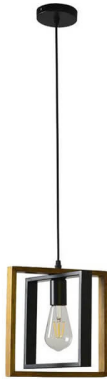

Artikelnummer: 6 Heads Chandelier-
Gold

MODERN CHANDELIER LIGHTING – 6-LIGHT BLACK
METAL GEOMETRIC PENDANT LIGHT WITH
ADJUSTABLE CHAIN

Artikelnummer: 6 Heads Chandelier-
Black

BLACK METAL CHANDELIER – ADJUSTABLE CHAIN
SINGLE HEAD GEOMETRIC PENDANT LIGHT

Artikelnummer: Single Head-Metal
Chandelier-1

MODERN CHANDELIER LIGHTING FOR LIVING ROOM

Artikelnummer: Single Head-Wood
Frame-03

WOOD CHANDELIER – RUSTIC MODERN PENDANT
LIGHT WITH CHAIN HANGING DESIGN

Artikelnummer: Single Head-Wood
Frame-02