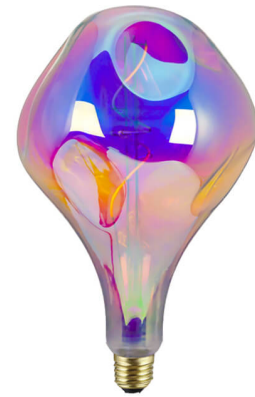

VINTAGE EDISON LED LIGHT BULBS E26/E27 MEDIUM
BASE ENERGY STAR LIGHT BULBS
SKU: G150-Soft Filament-Amber

E26 BAYONET LIGHT BULB SOCKET OVERSIZED GLOBE
40 WATT LIGHT BULBS G150
SKU: G150-Soft Filament-Smoky

EDISON STYLE G150 OVERSIZED LED FILAMENT LIGHT
BULBS 120V AC 7 WATT
SKU: G150-Straight Filament

**G95 VINTAGE 40W DIMMABLE 2200K DIAMOND
FACETED LIGHT BULB**

SKU: G95-Diamond

**G125 SIZE DIMMABLE 4W 2700K DIAMOND SHAPED
LIGHT BULB**

SKU: G125-Diamond Flat

**4W DIMMABLE WARM WHITE GREY G125 GLOBE
LIGHT BULB 2200K**

SKU: G125-S-Smoky

**120V 60HZ 4W WARM WHITE E26 MEDIUM BASE
LIGHT BULB**

SKU: Pagoda Light-Amber

**220V LARGE SIZE 4W DIMMABLE SOFT WHITE LIGHT
BULBS**

SKU: Pagoda Light

**A165 IRREGULAR LARGE SIZE LED DIMMABLE LIGHT
BULBS 4W**

SKU: A165 Irregular RGB

**LED LIGHT BULB A165 IRREGULAR SPIRAL FILAMENT 4
WATT EXTRA LARGE LAMPS**

SKU: A165 Irregular Clear

**2200K 4W DIMMABLE SMOKY GLASS A165
IRREGULAR OVERSIZED LIGHT BULB**